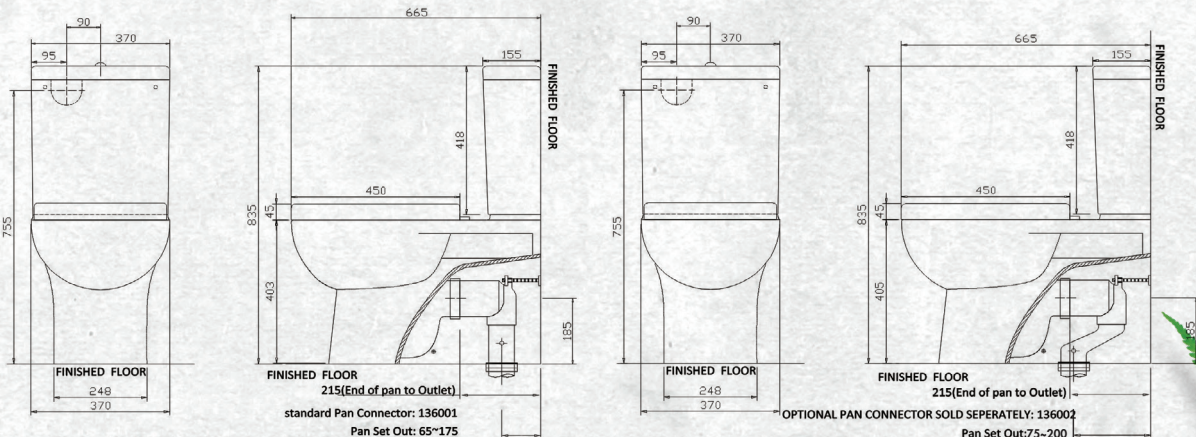

ATLANTA II STANDARD SEAT
(7)741380

ATLANTA II SLIM SEAT
(7)741381

FEATURES

- Full vitreous china back to wall suit featuring a rimless pan and dual flush cistern
- Soft close and quick release toilet seat
- WDI inlet valve
- WELS 4★ rated 3.5L per average flush
- Back entry - options for left and right bottom entry

S Trap set out 65 – 175mm

P Trap set out 185mm

Vario trap available separately

160mm – 270mm (7)706626

SPECIFICATION

WASTES, TAPWARE AND ACCESSORIES NOT INCLUDED