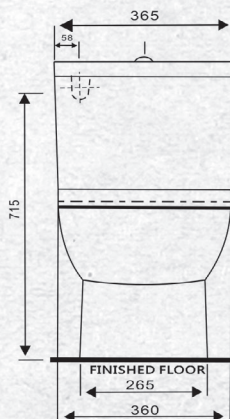

SPECIFICATION

WASTES, TAPWARE AND ACCESSORIES NOT INCLUDED