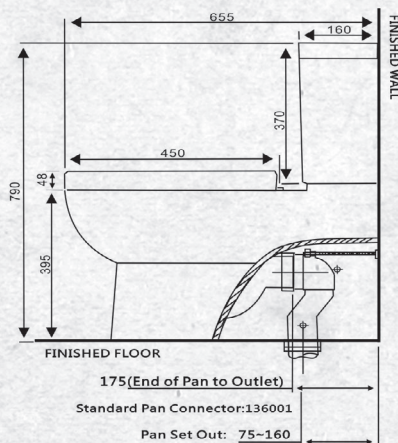

### FEATURES

- Full vitreous china back to wall suit featuring a rimless pan and dual flush cistern
- Soft close and quick release toilet seat
- WDI inlet valve
- WELS 4★ rated 3.5L per average flush
- Universal back or bottom entry

S Trap set out 75 - 160mm

P Trap set out 185mm

Optional set out 160 - 270mm

Separate code (7)706626

### SPECIFICATION

WASTES, TAPWARE AND ACCESSORIES NOT INCLUDED