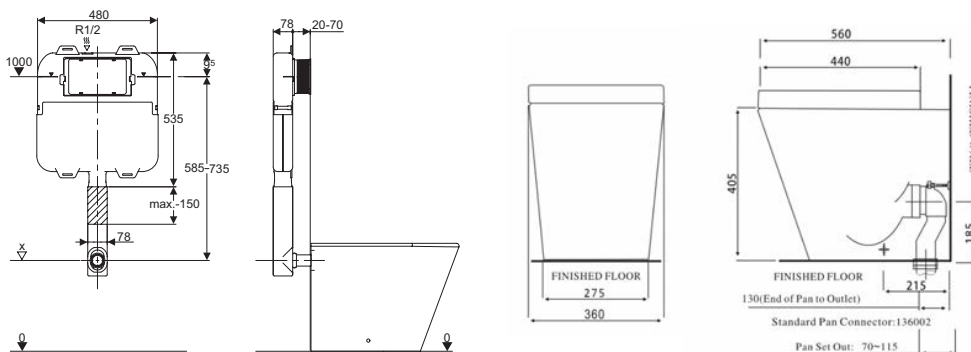

Features:

- Rimless Pan
- WDI inlet valve
- Plastic cistern
- Floor fixing kit - valance bend
- 3.5L per average flush
- P Trap set out 185mm
- S Trap set out 75 115mm

Finishing:

Vitreous China finish Soft close, quick release Seat

WELS 4 ★ rating

Flush Panel Options: (Sold separately)

(7)693385

(7)714041

(7)728654

(7)728655

SPECIFICATIONS

www.placemakers.co.nz