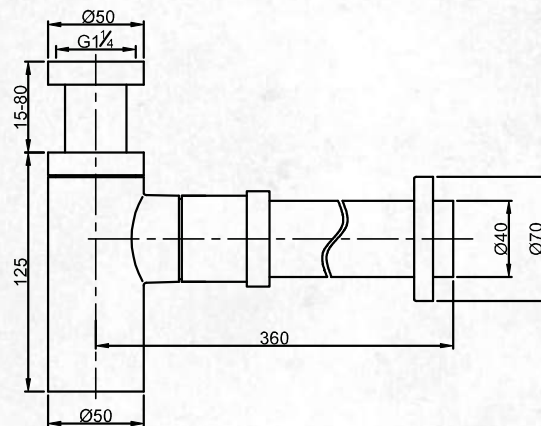

#### FEATURES

- 32mm or 40mm connection
- Brass construction
- Brushed nickel
- Standards and Watermark approved