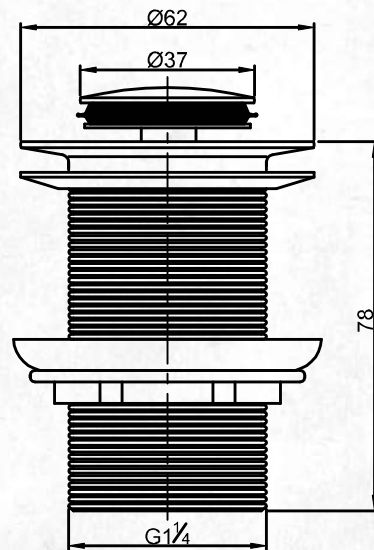

Raymor

ALPHA

The distinctive soft curves of the Raymor Alpha Tapware range has been extended to include the beautifully constructed pop up wastes & bottle traps, designed to complement your tapware and basin colour options. Suitable for all projects, the Alpha pop up wastes & bottle traps are available in 4 colours.

POP UP WASTE

(7)762839

FEATURES

- 32mm connection
- Without overflow
- Brass construction
- Brushed nickel
- Standards and Watermark approved