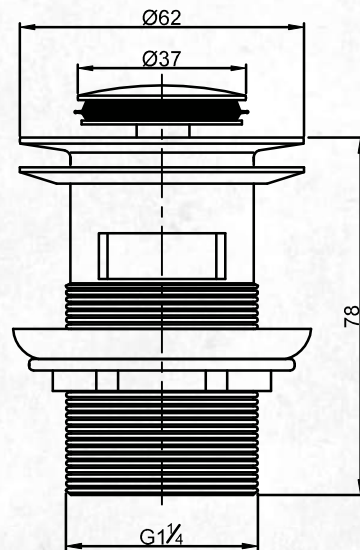

Raymor

ALPHA

The distinctive soft curves of the Raymor Alpha Tapware range has been extended to include the beautifully constructed pop up wastes & bottle traps, designed to complement your tapware and basin colour options. Suitable for all projects, the Alpha pop up wastes & bottle traps are available in 4 colours.

POP UP WASTE

(7)762840

FEATURES

- 32mm connection
- With overflow
- Brass construction
- Brushed nickel
- Standards and Watermark approved