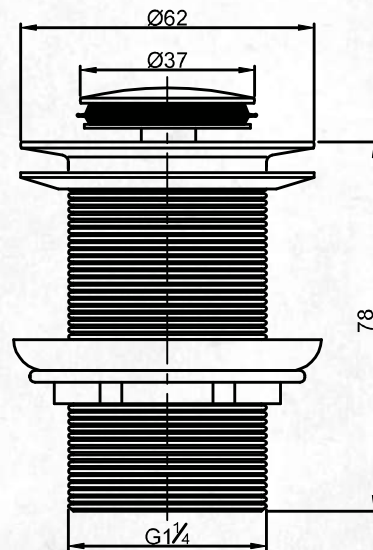

Raymor

ALPHA

The distinctive soft curves of the Raymor Alpha Tapware range has been extended to include the beautifully constructed pop up wastes & bottle traps, designed to complement your tapware and basin colour options. Suitable for all projects, the Alpha pop up wastes & bottle traps are available in 4 colours.

POP UP WASTE

(7)762842

FEATURES

- 32mm connection
- Without overflow
- Brass construction
- Matte black
- Standards and Watermark approved