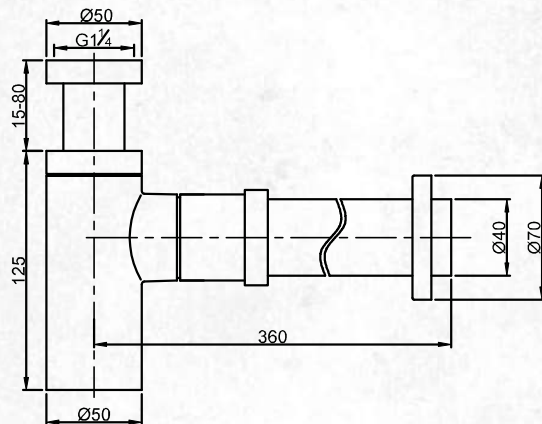

BOTTLE TRAP

(7)762838

FEATURES

- 32mm or 40mm connection
- Brass construction
- Brushed gunmetal grey
- Standards and Watermark approved