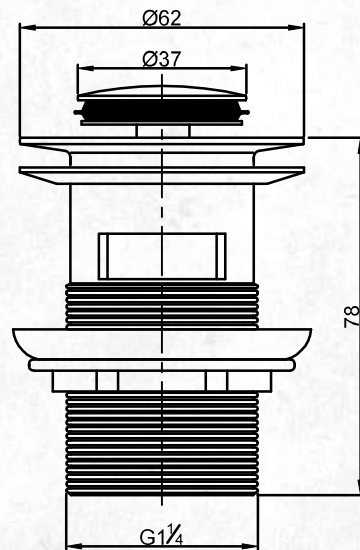

Raymor

ALPHA

The distinctive soft curves of the Raymor Alpha Tapware range has been extended to include the beautifully constructed pop up wastes & bottle traps, designed to complement your tapware and basin colour options. Suitable for all projects, the Alpha pop up wastes & bottle traps are available in 4 colours.

POP UP WASTE

(7)762837

FEATURES

- 32mm connection
- With overflow
- Brass construction
- Brushed gunmetal grey
- Standards and Watermark approved