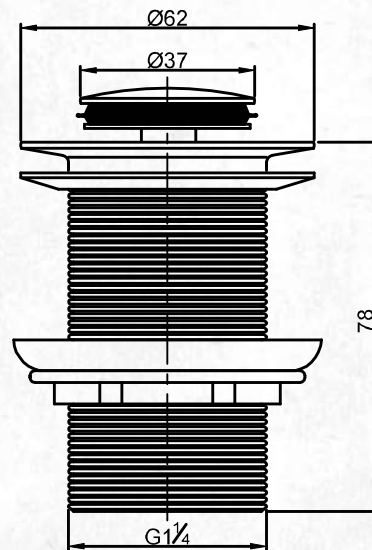

Raymor

ALPHA

The distinctive soft curves of the Raymor Alpha Tapware range has been extended to include the beautifully constructed pop up wastes & bottle traps, designed to complement your tapware and basin colour options. Suitable for all projects, the Alpha pop up wastes & bottle traps are available in 4 colours.

POP UP WASTE

(7)762836

FEATURES

- 32mm connection
- Without overflow
- Brass construction
- Brushed gunmetal grey
- Standards and Watermark approved