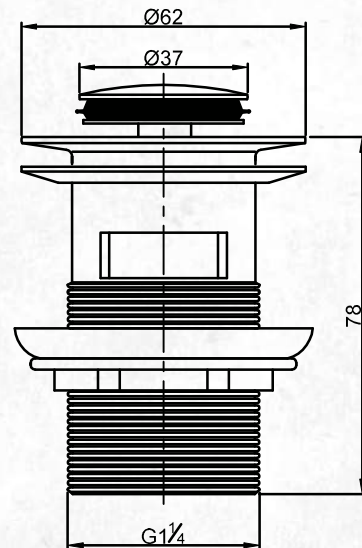

Raymor

ALPHA

The distinctive soft curves of the Raymor Alpha Tapware range has been extended to include the beautifully constructed pop up wastes & bottle traps, designed to complement your tapware and basin colour options. Suitable for all projects, the Alpha pop up wastes & bottle traps are available in 4 colours.

POP UP WASTE

(7)762843

FEATURES

- 32mm connection
- With overflow
- Brass construction
- Matte black
- Standards and Watermark approved