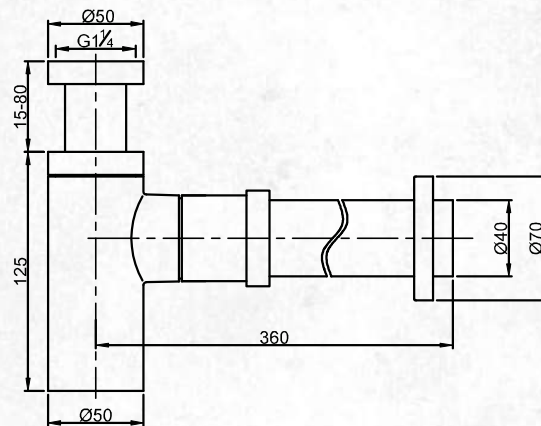

#### FEATURES

- 32mm or 40mm connection
- Brass construction
- Matte black
- Standards and Watermark approved