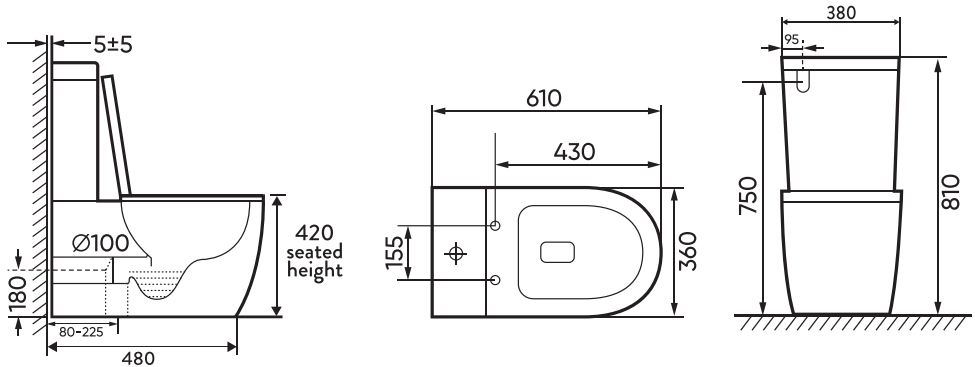

MINI-CYCLONE

DIMENSIONS

CONNECTIONS

S-TRAP PC-60

60mm-185mm

This item comes included in box

S-TRAP PC-160

160mm-225mm