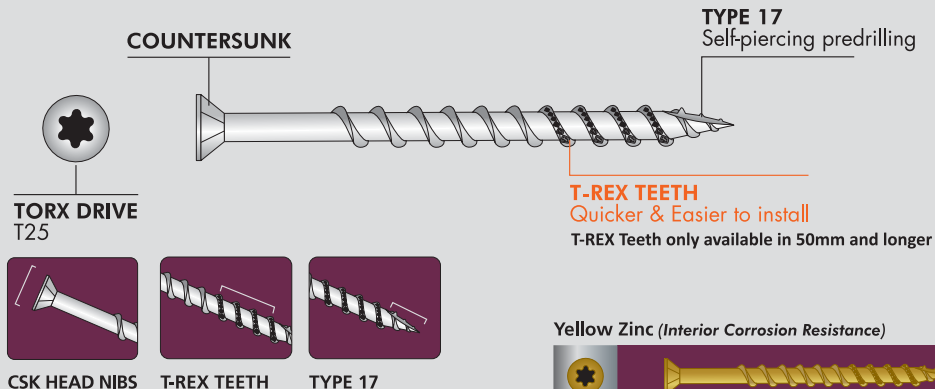

ECKO T-REX17® 10G TimbaTX™ SCREWS

Countersunk - Yellow Zinc, OutDoor XGuard, 304 S/Steel

Features & Benefits

- Countersunk with nibs
- Torx Drive - T25
- T-REX Teeth - *Quicker & Easier to install*
- Type 17 - Self-piercing predrilling

Applications

Multi-Purpose / General construction
Cabinet / Wooden box / Furniture

Yellow Zinc (*Interior Corrosion Resistance*)

OutDoor XGuard (*Outdoor Corrosion Resistance*)

304 S/Steel (*Premium Corrosion Resistance*)

ECKO T-REX17® 10G TimbaTX™ SCREWS - Yellow Zinc, OutDoor XGuard, 304 S/Steel

SIZE

10g x 50mm	TimbaTX™ Screws, 10g x 50mm, T-REX17®
10g x 65mm	TimbaTX™ Screws, 10g x 65mm, T-REX17®
10g x 75mm	TimbaTX™ Screws, 10g x 75mm, T-REX17®
10g x 90mm	TimbaTX™ Screws, 10g x 90mm, T-REX17®
10g x 100mm	TimbaTX™ Screws, 10g x 100mm, T-REX17®

Driver Bit Included in Each Packet

PACK SIZE

75PCS / 6 PACKS / OUTER
100PCS / 6 PACKS / OUTER
300PCS / 5 PACKS / OUTER

SCAN THE CODE!