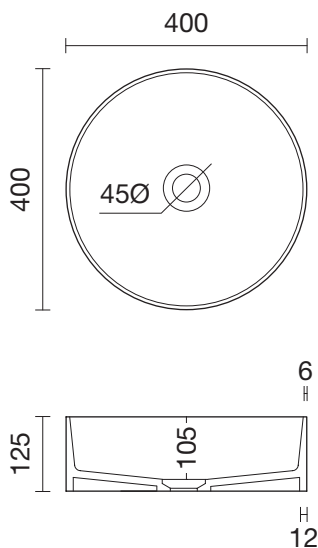

390mm Ø x 125mm H

(7) 744534

FEATURES AND BENEFITS

Ultra-thin Matte White Finish

With 6mm super thin, smooth, and warm contemporary matte white finish to give you a sleek and premium bathroom design.

Durable Solid Surface Material

Accessories:

(7)724740 Urban Basin Pop-out Waste

SPECIFICATIONS

Tapware and accessories not included. With no overflow.