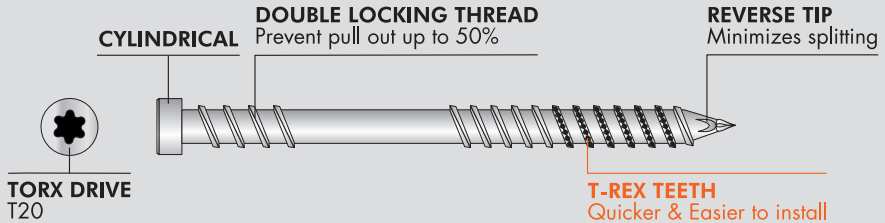

# ECKO T-REX17® 10G DECKING SCREWS

## Cylindrical Head - 316 S/Steel

CYLINDRICAL

DOUBLE LOCKING

T-REX TEETH

REVERSE TIP

### Features & Benefits

- Cylindrical Head
- Double Locking Thread - Prevent pull out up to 50%
- T-REX Teeth - Quicker & Easier to install
- Reverse Tip - Minimizes splitting