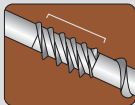

# ECKO T-REX17® 10G DECKING SCREWS

## Cylindrical Head - 316 S/Steel

CYLINDRICAL

DOUBLE LOCKING

T-REX TEETH

REVERSE TIP

### Features & Benefits

- Cylindrical Head
- Double Locking Thread - Prevent pull out up to 50%
- T-REX Teeth - Quicker & Easier to install
- Reverse Tip - Minimizes splitting