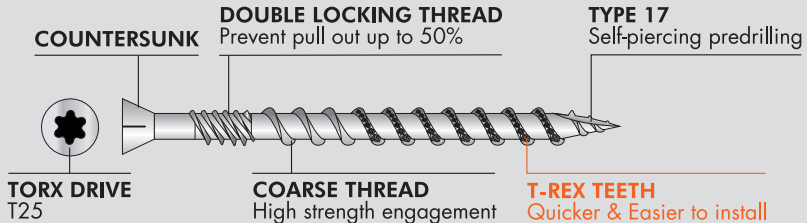

ECKO T-REX17® 10G DECKING SCREWS

Countersunk - 304 S/Steel

COUNTERSUNK

DOUBLE LOCKING

T-REX TEETH

TYPE 17

Features & Benefits

- Countersunk
- **Double Locking Thread** - Prevent pull out up to 50%
- **T-REX Teeth** - Quicker & Easier to install
- **Type 17** - Self-piercing predrilling

Applications

Decking / Timber applications

Pine Decking

Handy Pack
(250PCS)

Trade Pack
(500PCS)

Bulk Pack
(1000PCS)

ECKO T-REX17® 10G DECKING SCREWS - 304 Stainless Steel

SIZE

- 10g x 60mm
- 10g x 65mm
- 10g x 75mm

DESCRIPTION

- Decking Screws, Countersunk, 10g x 60mm, T-REX17®
- Decking Screws, Countersunk, 10g x 65mm, T-REX17®
- Decking Screws, Countersunk, 10g x 75mm, T-REX17®