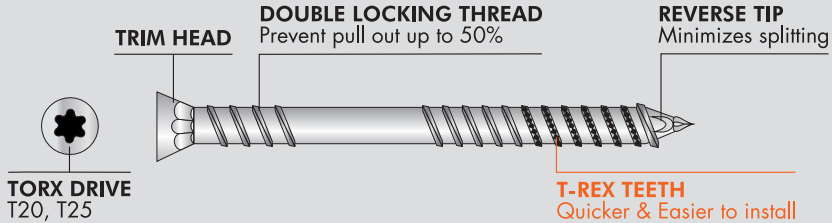

ECKO T-REX17® 10G & 12G DECKING SCREWS Trim Head - 316 S/Steel

TRIM HEAD

DOUBLE LOCKING

T-REX TEETH

REVERSE TIP

Features & Benefits

- Trim Head
- Double Locking Thread - Prevent pull out up to 50%
- T-REX Teeth - Quicker & Easier to install
- Reverse Tip - Minimizes splitting

Endorsed by

ECKO T-REX17® 10G & 12G DECKING SCREWS - 316 Stainless Steel

SIZE

10g x 60mm
10g x 65mm
10g x 75mm
12g x 65mm
12g x 75mm
12g x 90mm

DESCRIPTION

Decking Screws, Trim Head, 10g x 60mm, T-REX17®
Decking Screws, Trim Head, 10g x 65mm, T-REX17®
Decking Screws, Trim Head, 10g x 75mm, T-REX17®
Decking Screws, Trim Head, 12g x 65mm, T-REX17®
Decking Screws, Trim Head, 12g x 75mm, T-REX17®
Decking Screws, Trim Head, 12g x 90mm, T-REX17®