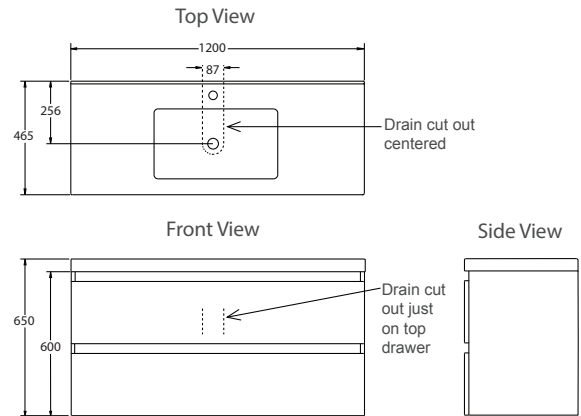

Valencia™ Vanity - 1200mm Single Bowl

The largest vanity in the range providing extra bench space for bathroom necessities.

Floor standing

Wall hung

Features

- Floor-standing or wall-hung.
- Single integrated bowl with overflow.
- One pre-drilled tap hole.
- Two spacious soft-close drawers for storage.
- Moisture resistant exterior.
- Fully enclosed rear for easy installation.
- Optional drawer inset strips: Double Silver, Scorched Oak or Salty Elm.

Colour/Finish

High Gloss White.

Material

- Top: Hardwearing Durastone™.
- Drawers: MDF with high gloss polyurethane paint on exterior surfaces.

Included Components

- Vanity top.
- Drawers.

Technical Details

Floor standing

Wall hung

Product	Product Codes
1200mm Valencia Vanity - Single bowl - Floor Standing	99233A-0
1200mm Valencia Vanity - Single Bowl - Wall Hung	99232A-0

Trusted in New Zealand Since 1982

New Zealand
 133 Diana Drive, Glenfield, Auckland, New Zealand
 PO Box 100-146 NSMC, Auckland, 0745
 Ph: 0800 100 382 Fax: 0800 66 44 88
www.Englefield.co.nz

All measurements shown are in millimetres.
 Sizes are approximate.

Feb 2015
 1234600-A04-A B