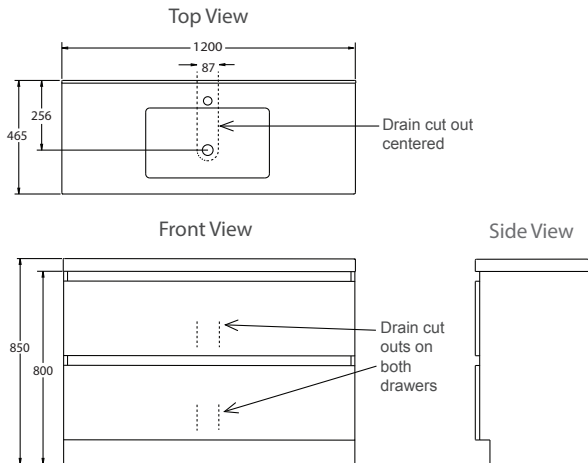

Valencia™ Vanity - 1200mm Single Bowl

The largest vanity in the range providing extra bench space for bathroom necessities.

Floor standing

Wall hung

Features

- Floor-standing or wall-hung.
- Single integrated bowl with overflow.
- One pre-drilled tap hole.
- Two spacious soft-close drawers for storage.
- Moisture resistant exterior.
- Fully enclosed rear for easy installation.
- Optional drawer inset strips: Double Silver, Scorched Oak or Salty Elm.

Colour/Finish

High Gloss White.

Material

- Top: Hardwearing Durastone™.
- Drawers: MDF with high gloss polyurethane paint on exterior surfaces.

Included Components

- Vanity top.
- Drawers.

Technical Details

Floor standing

Wall hung

Product	Product Codes
1200mm Valencia Vanity - Single bowl - Floor Standing	99233A-0
1200mm Valencia Vanity - Single Bowl - Wall Hung	99232A-0

Trusted in New Zealand Since 1982

New Zealand
 133 Diana Drive, Glenfield, Auckland, New Zealand
 PO Box 100-146 NSMC, Auckland, 0745
 Ph: 0800 100 382 Fax: 0800 66 44 88
www.Englefield.co.nz

All measurements shown are in millimetres.
 Sizes are approximate.

Feb 2015
 1234600-A04-A B