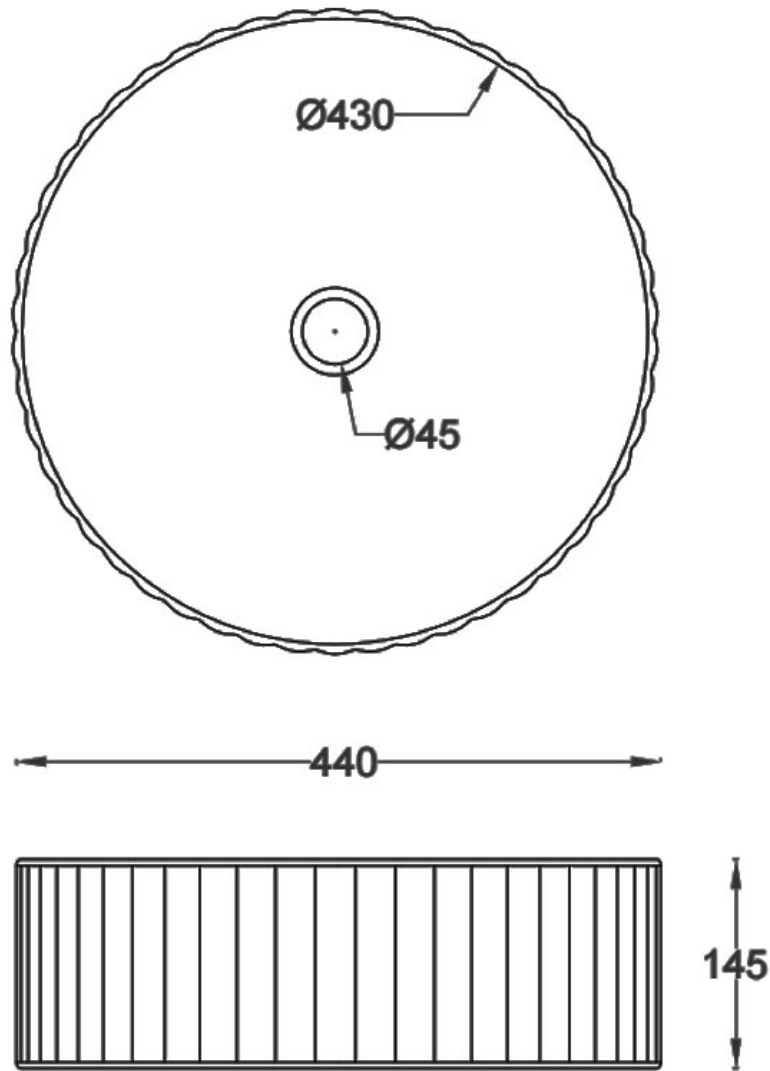

BARE CONCRETE PATTERN VESSEL BASIN 440 X 440 X 145 NTH -
GREY STEEL

ELEMENTI

B440GS

\$1235

Residential/Light
Commercial Use

Suitable for Residential/Light Commercial Use (Kitchens, Bathrooms and Laundries in Hotels, Motels and Retirement Villages).

Made in New
Zealand

Designed & Engineered in New
Zealand

BARE Concrete Basins combine warm pastel colours with the natural harsh elements of concrete to create a focal point in any bathroom. Each piece is handcrafted and distinctively designed to embrace the natural properties of concrete. The soft oval basin shape brings a gentle ambience to the environment whilst showcasing the raw properties of the material.