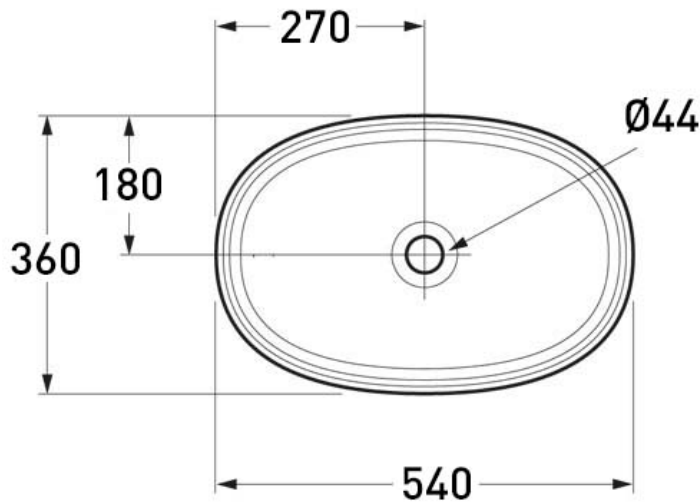

BARE CONCRETE OVAL VESSEL BASIN 540 X 360 X 125 NTH -  
WHITE

ELEMENTI

B540WH  
\$1099

Residential/Light  
Commercial Use

Suitable for Residential/Light Commercial Use (Kitchens,  
Bathrooms and Laundries in Hotels, Motels and  
Retirement Villages).