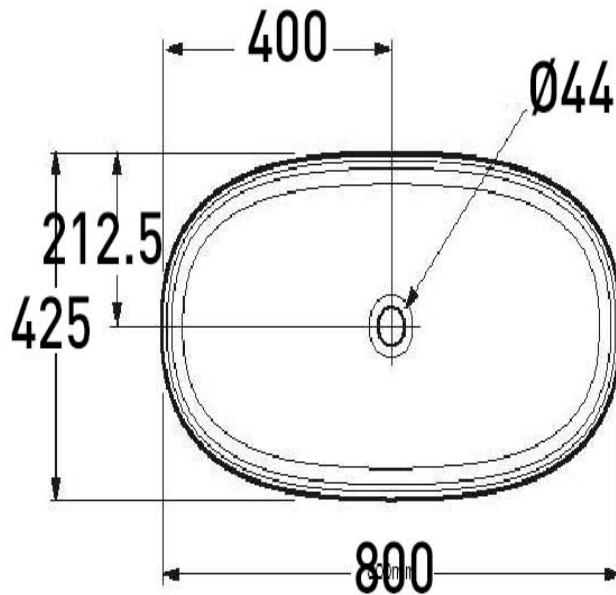

BARE CONCRETE OVAL VESSEL BASIN 800 X 425 X 144 NTH - BLUE

B800BL

\$1235

ELEMENTI

Residential/Light Commercial Use

Suitable for Residential/Light Commercial Use (Kitchens, Bathrooms and Laundries in Hotels, Motels and Retirement Villages).