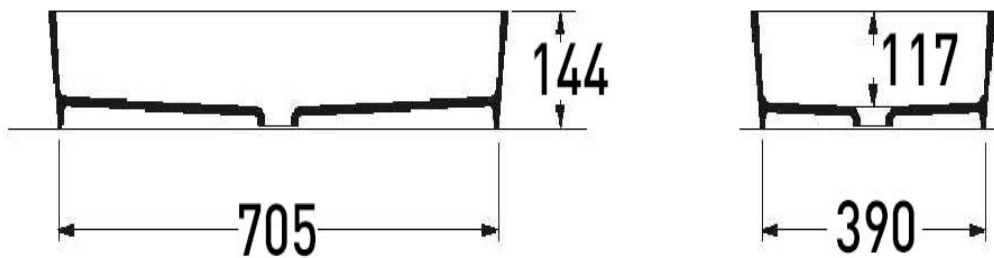

BARE CONCRETE OVAL VESSEL BASIN 800 X 425 X 144 NTH - BLUE

B800BL

\$1235

ELEMENTI

Residential/Light Commercial Use

Suitable for Residential/Light Commercial Use (Kitchens, Bathrooms and Laundries in Hotels, Motels and Retirement Villages).