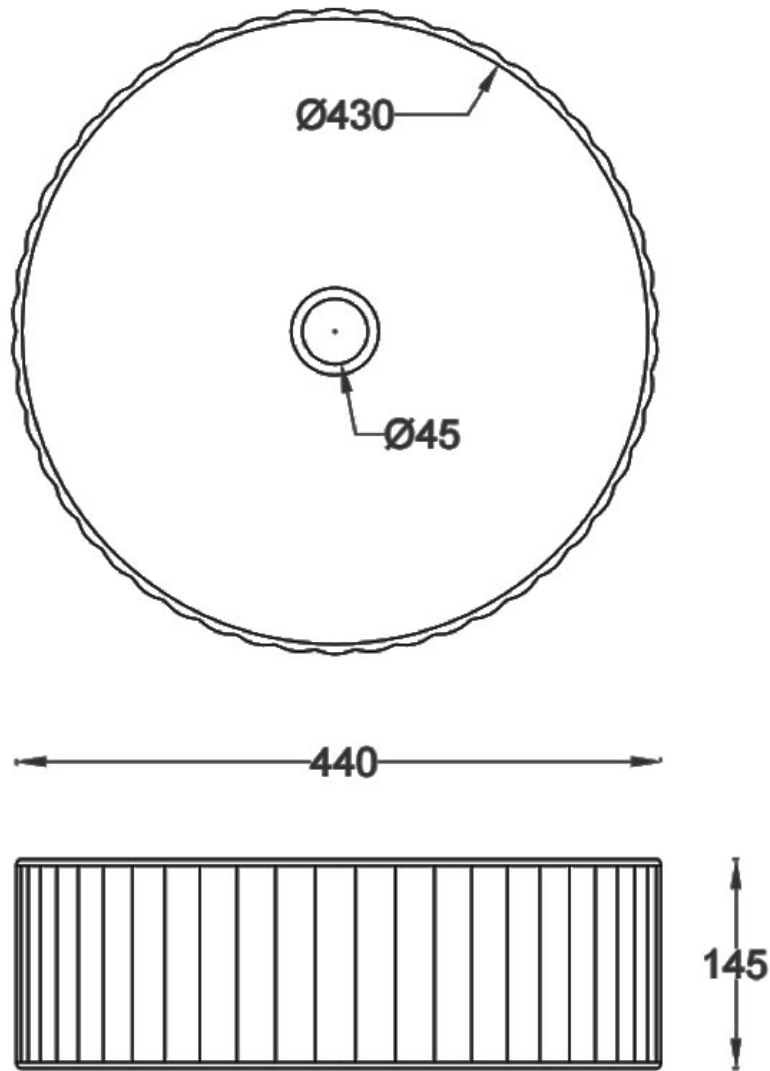

BARE CONCRETE PATTERN VESSEL BASIN 440 X 440 X 145 NTH -  
BLACK

ELEMENTI

B440BK  
\$1235

Residential/Light  
Commercial Use

Suitable for Residential/Light Commercial Use (Kitchens, Bathrooms and Laundries in Hotels, Motels and Retirement Villages).

Made in New  
Zealand

Designed & Engineered in New  
Zealand

---

BARE Concrete Basins combine warm pastel colours with the natural harsh elements of concrete to create a focal point in any bathroom. Each piece is handcrafted and distinctively designed to embrace the natural properties of concrete. The soft oval basin shape brings a gentle ambience to the environment whilst showcasing the raw properties of the material.