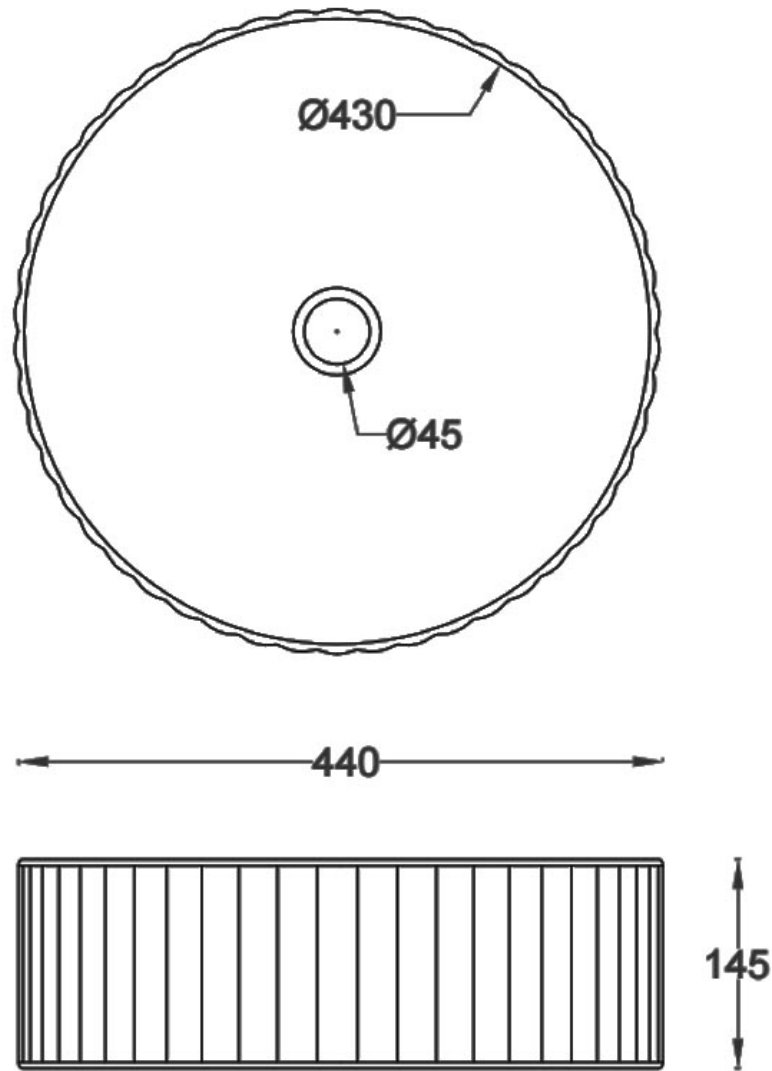

BARE CONCRETE PATTERN VESSEL BASIN 440 X 440 X 145 NTH -
GREY

B440GR
\$1235

ELEMENTI

Residential/Light
Commercial Use

Suitable for Residential/Light Commercial Use (Kitchens, Bathrooms and Laundries in Hotels, Motels and Retirement Villages).

Made in New
Zealand

Designed & Engineered in New
Zealand

BARE Concrete Basins combine warm pastel colours with the natural harsh elements of concrete to create a focal point in any bathroom. Each piece is handcrafted and distinctively designed to embrace the natural properties of concrete. The soft oval basin shape brings a gentle ambience to the environment whilst showcasing the raw properties of the material.