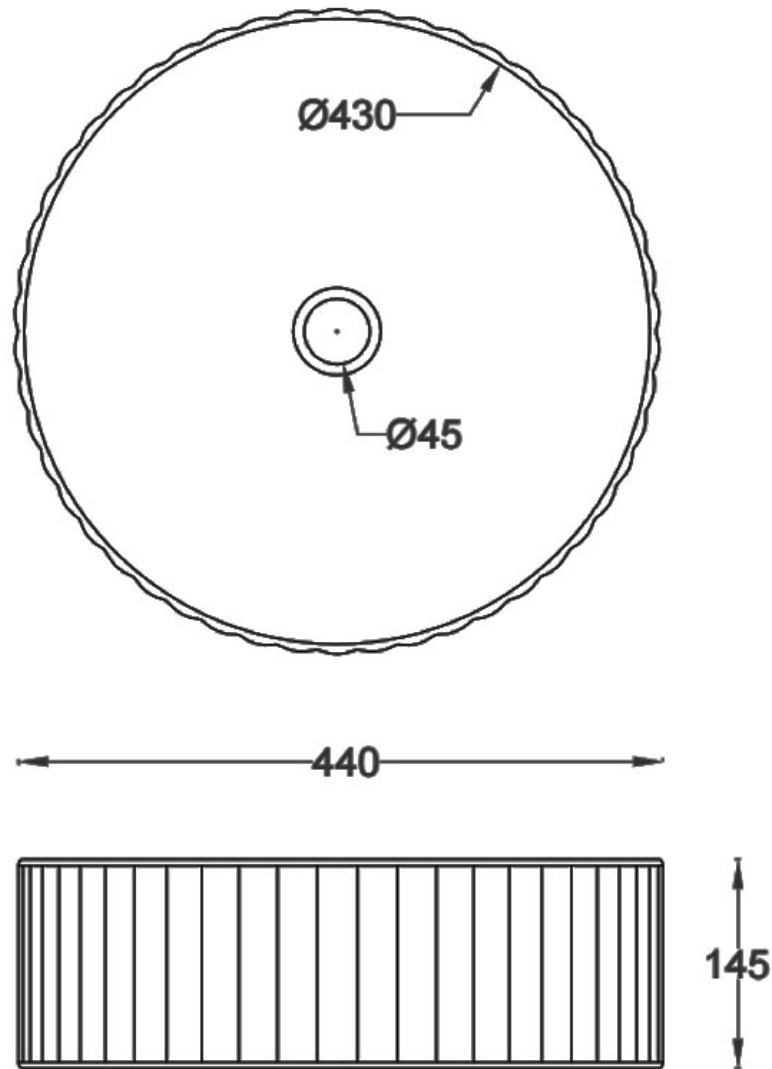

BARE CONCRETE PATTERN VESSEL BASIN 440 X 440 X 145 NTH - GRAPHITE

ELEMENTI

B440GP  
\$1235

Residential/Light Commercial Use

Suitable for Residential/Light Commercial Use (Kitchens, Bathrooms and Laundries in Hotels, Motels and Retirement Villages).

Made in New  
Zealand

Designed & Engineered in New  
Zealand

---

BARE Concrete Basins combine warm pastel colours with the natural harsh elements of concrete to create a focal point in any bathroom. Each piece is handcrafted and distinctively designed to embrace the natural properties of concrete. The soft oval basin shape brings a gentle ambience to the environment whilst showcasing the raw properties of the material.