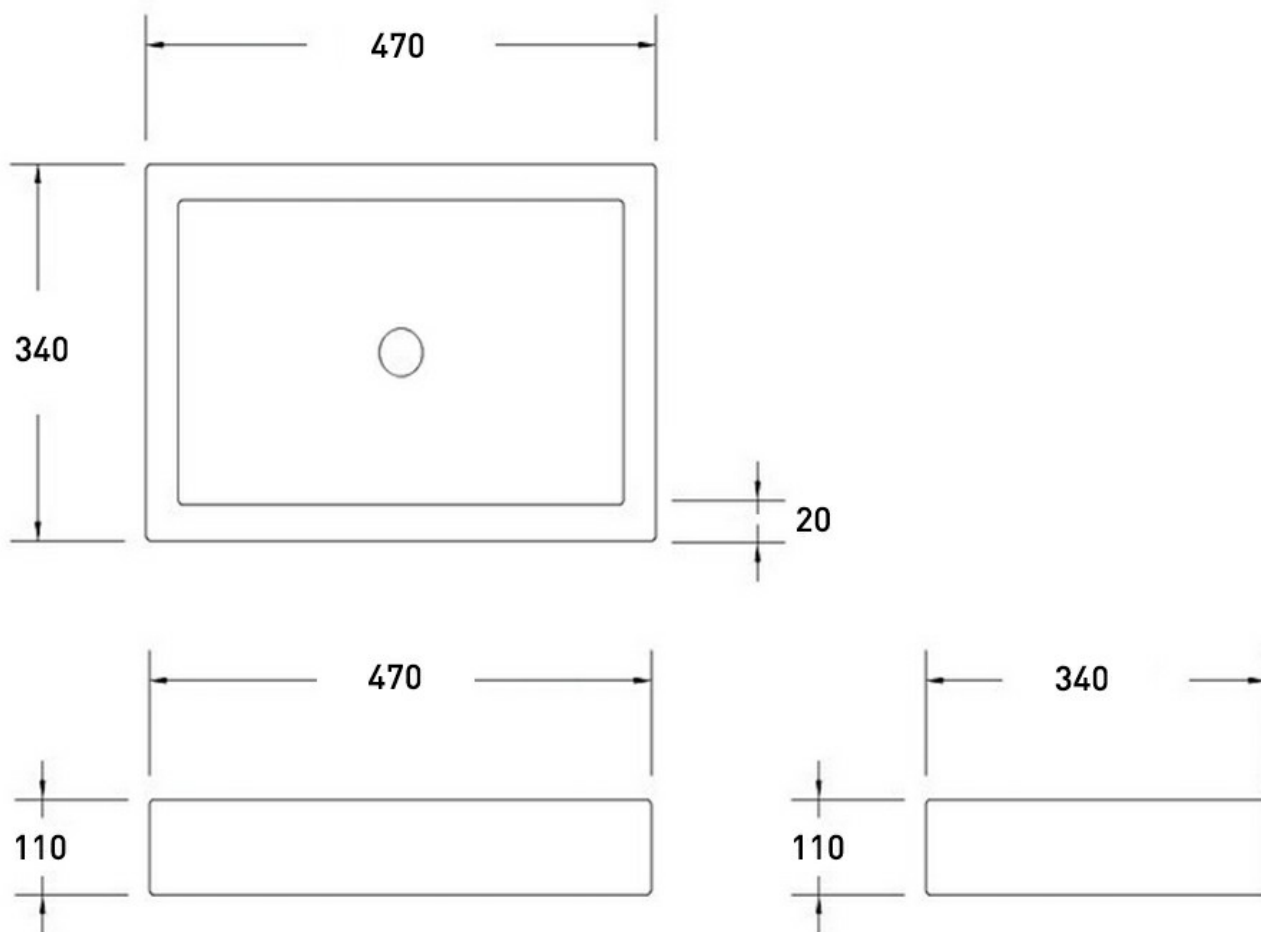

BARE CONCRETE SQUARE VESSEL BASIN 470 X 340 X 110 NTH - GREEN

ELEMENTI

B470DG
\$1155

Residential/Light Commercial Use

Suitable for Residential/Light Commercial Use (Kitchens, Bathrooms and Laundries in Hotels, Motels and Retirement Villages).

Made in New
Zealand

Designed & Engineered in New
Zealand

BARE Concrete Basins combine warm pastel colours with the natural harsh elements of concrete to create a focal point in any bathroom. Each piece is handcrafted and distinctively designed to embrace the natural properties of concrete. The soft oval basin shape brings a gentle ambience to the environment whilst showcasing the raw properties of the material.