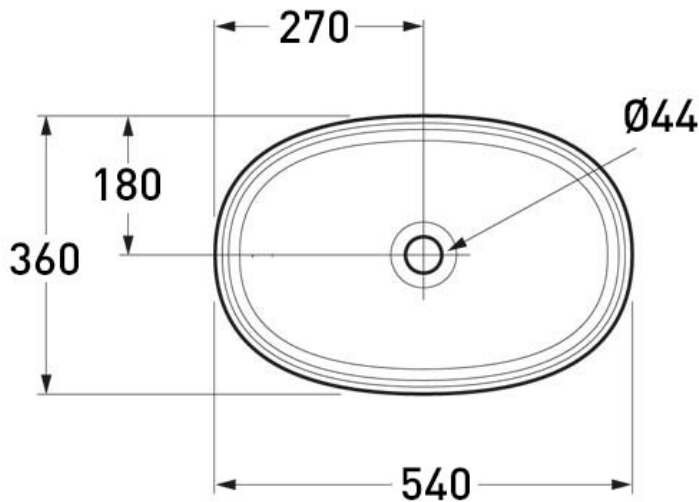

BARE CONCRETE OVAL VESSEL BASIN 540 X 360 X 125 NTH - GREY

B540GR
\$1099

ELEMENTi

Residential/Light Commercial Use

Suitable for Residential/Light Commercial Use (Kitchens, Bathrooms and Laundries in Hotels, Motels and Retirement Villages).