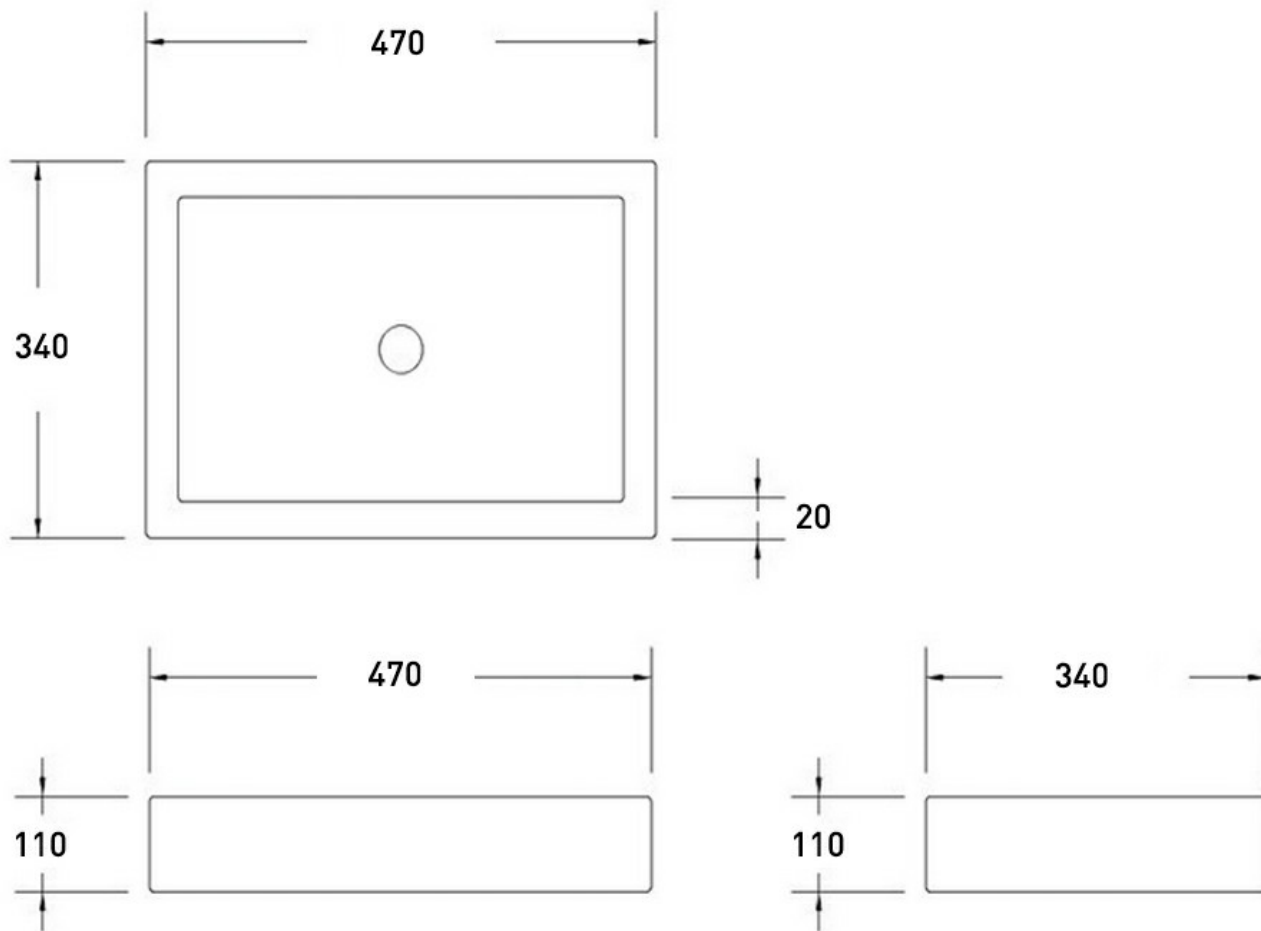

BARE CONCRETE SQUARE VESSEL BASIN 470 X 340 X 110 NTH -  
LIGHT GREEN

ELEMENTI

B470LG

\$1155

Residential/Light  
Commercial Use

Suitable for Residential/Light Commercial Use (Kitchens,  
Bathrooms and Laundries in Hotels, Motels and  
Retirement Villages).