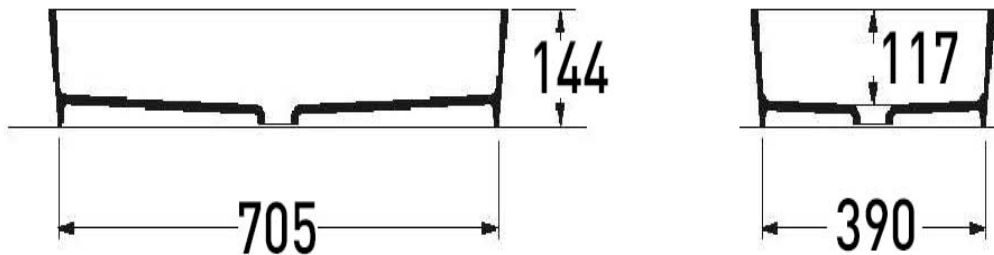

BARE CONCRETE OVAL VESSEL BASIN 800 X 425 X 144 NTH -
BLACK

B800BK
\$1235

ELEMENTI

Residential/Light
Commercial Use

Suitable for Residential/Light Commercial Use (Kitchens,
Bathrooms and Laundries in Hotels, Motels and
Retirement Villages).