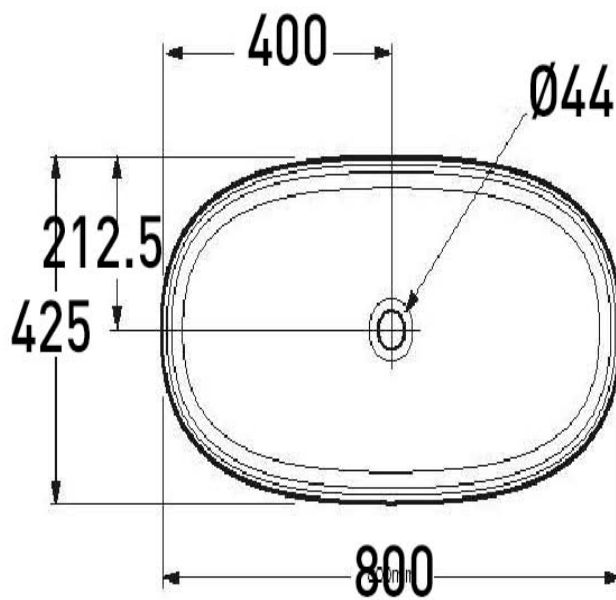

BARE CONCRETE OVAL VESSEL BASIN 800 X 425 X 144 NTH -
BLACK

B800BK
\$1235

ELEMENTI

Residential/Light
Commercial Use

Suitable for Residential/Light Commercial Use (Kitchens,
Bathrooms and Laundries in Hotels, Motels and
Retirement Villages).