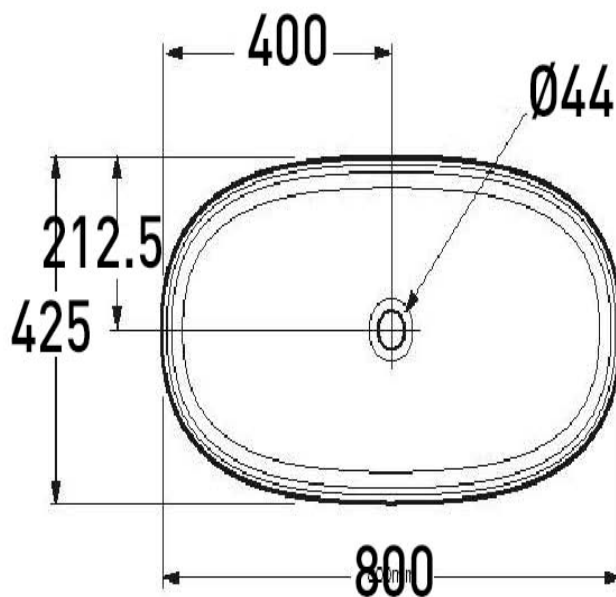

BARE CONCRETE OVAL VESSEL BASIN 800 X 425 X 144 NTH -  
ORANGE

B800OR

\$1235

ELEMENTI

Residential/Light  
Commercial Use

Suitable for Residential/Light Commercial Use (Kitchens,  
Bathrooms and Laundries in Hotels, Motels and  
Retirement Villages).