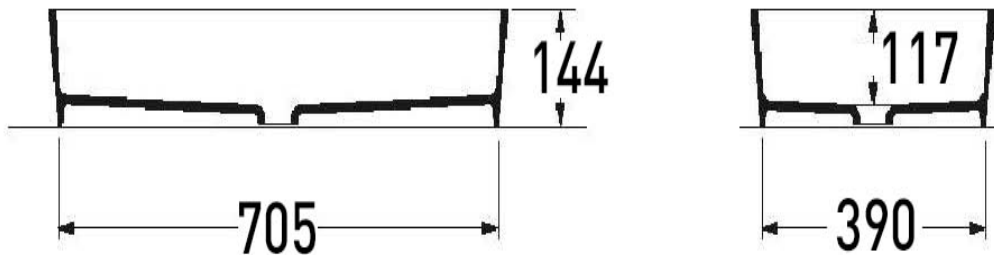

BARE CONCRETE OVAL VESSEL BASIN 800 X 425 X 144 NTH -  
ORANGE

B800OR

\$1235

ELEMENTI

Residential/Light  
Commercial Use

Suitable for Residential/Light Commercial Use (Kitchens,  
Bathrooms and Laundries in Hotels, Motels and  
Retirement Villages).