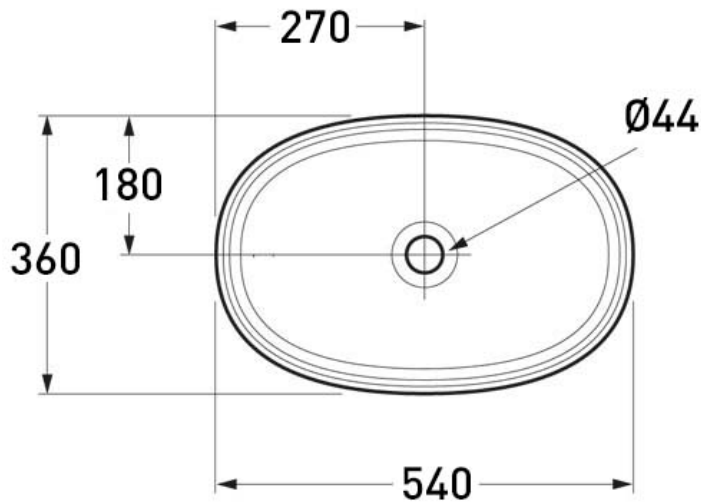

BARE CONCRETE OVAL VESSEL BASIN 540 X 360 X 125 NTH - GRAPHITE

ELEMENTI

B540GP
\$1099

Residential/Light Commercial Use

Suitable for Residential/Light Commercial Use (Kitchens, Bathrooms and Laundries in Hotels, Motels and Retirement Villages).