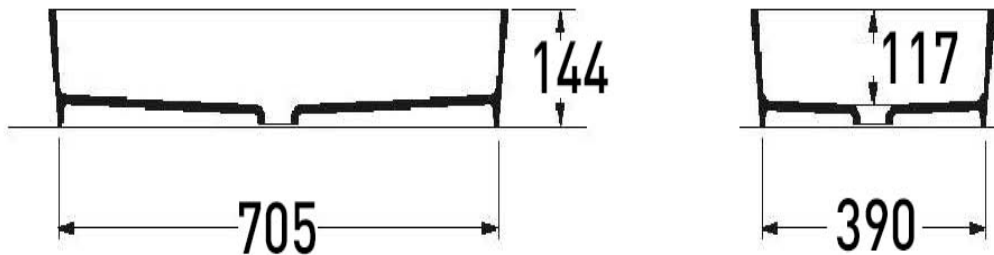

BARE CONCRETE OVAL VESSEL BASIN 800 X 425 X 144 NTH - GRAPHITE

ELEMENTI

B800GP
\$1235

Residential/Light Commercial Use

Suitable for Residential/Light Commercial Use (Kitchens, Bathrooms and Laundries in Hotels, Motels and Retirement Villages).