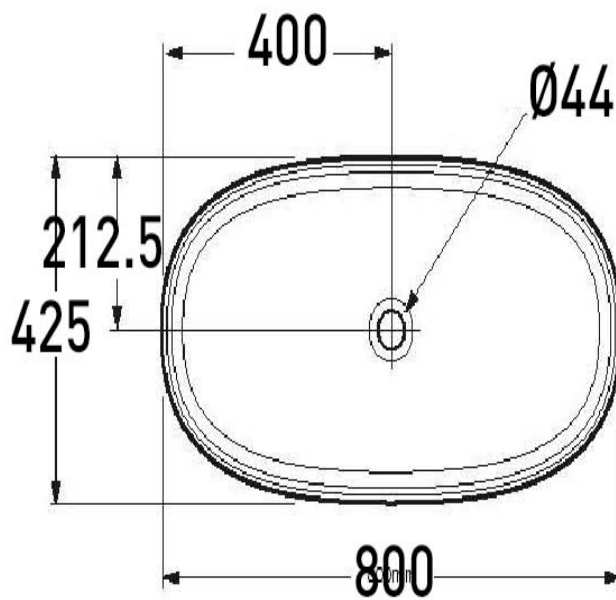

BARE CONCRETE OVAL VESSEL BASIN 800 X 425 X 144 NTH - GRAPHITE

ELEMENTI

B800GP
\$1235

Residential/Light Commercial Use

Suitable for Residential/Light Commercial Use (Kitchens, Bathrooms and Laundries in Hotels, Motels and Retirement Villages).