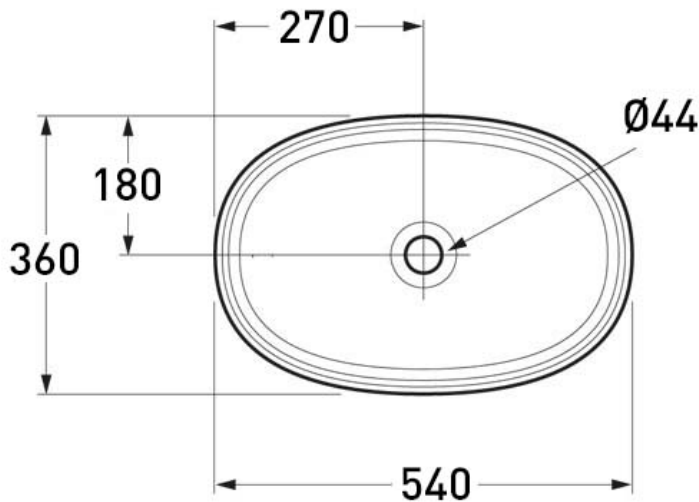

BARE CONCRETE OVAL VESSEL BASIN 540 X 360 X 125 NTH - BLUE

B540BL
\$1099

ELEMENTi

Residential/Light Commercial Use

Suitable for Residential/Light Commercial Use (Kitchens, Bathrooms and Laundries in Hotels, Motels and Retirement Villages).