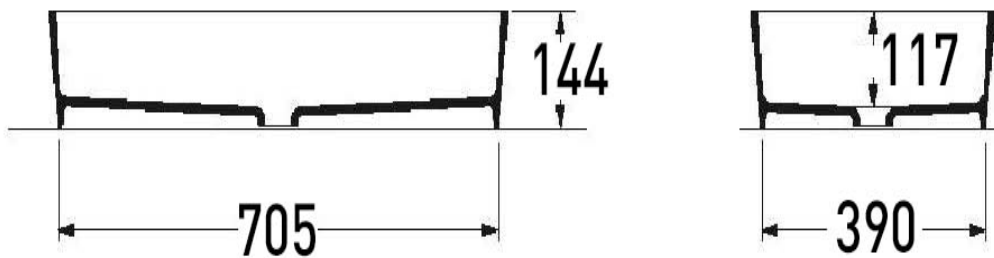

BARE CONCRETE OVAL VESSEL BASIN 800 X 425 X 144 NTH - PINK

B800PK  
\$1235

ELEMENTi

Residential/Light Commercial Use

Suitable for Residential/Light Commercial Use (Kitchens, Bathrooms and Laundries in Hotels, Motels and Retirement Villages).