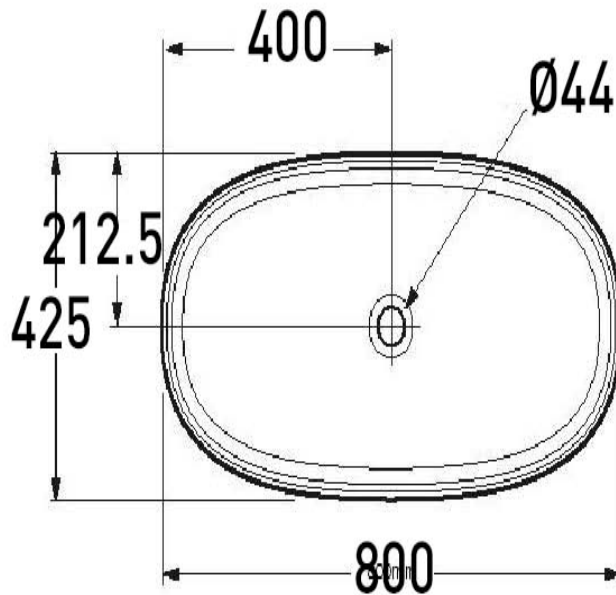

BARE CONCRETE OVAL VESSEL BASIN 800 X 425 X 144 NTH - PINK

B800PK  
\$1235

ELEMENTi

Residential/Light Commercial Use

Suitable for Residential/Light Commercial Use (Kitchens, Bathrooms and Laundries in Hotels, Motels and Retirement Villages).