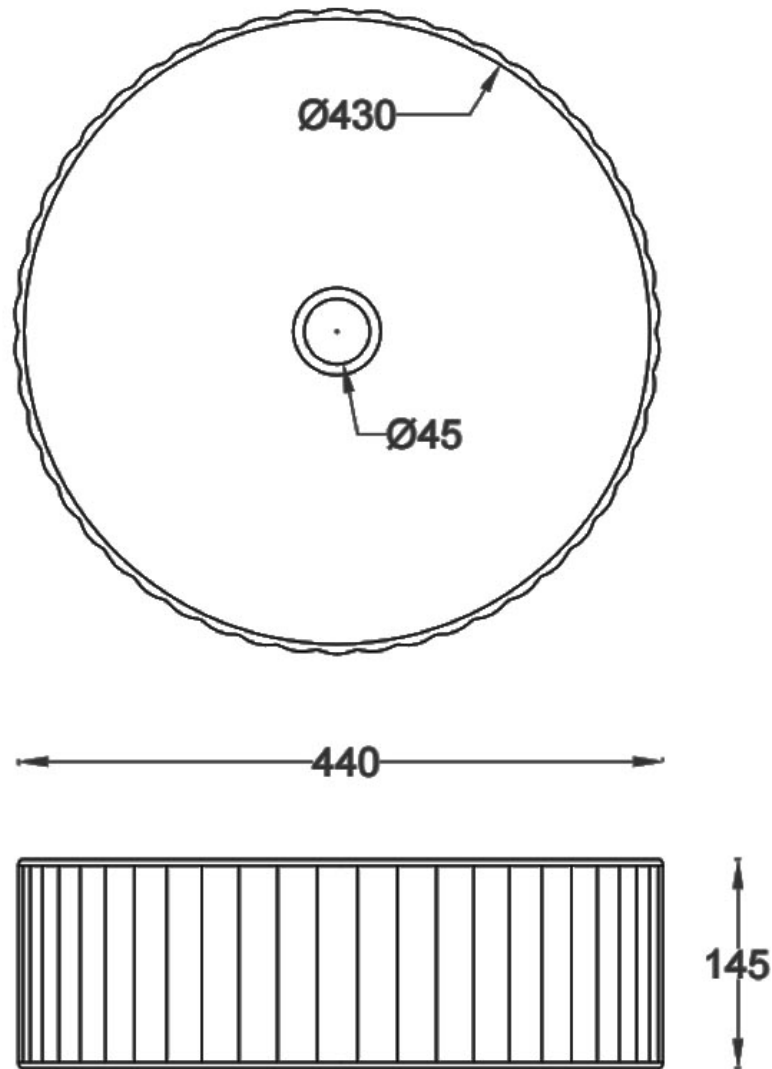

BARE CONCRETE PATTERN VESSEL BASIN 440 X 440 X 145 NTH -
BLUE

B440BL

\$1235

ELEMENTI

Residential/Light
Commercial Use

Suitable for Residential/Light Commercial Use (Kitchens, Bathrooms and Laundries in Hotels, Motels and Retirement Villages).

Made in New
Zealand

Designed & Engineered in New
Zealand

BARE Concrete Basins combine warm pastel colours with the natural harsh elements of concrete to create a focal point in any bathroom. Each piece is handcrafted and distinctively designed to embrace the natural properties of concrete. The soft oval basin shape brings a gentle ambience to the environment whilst showcasing the raw properties of the material.