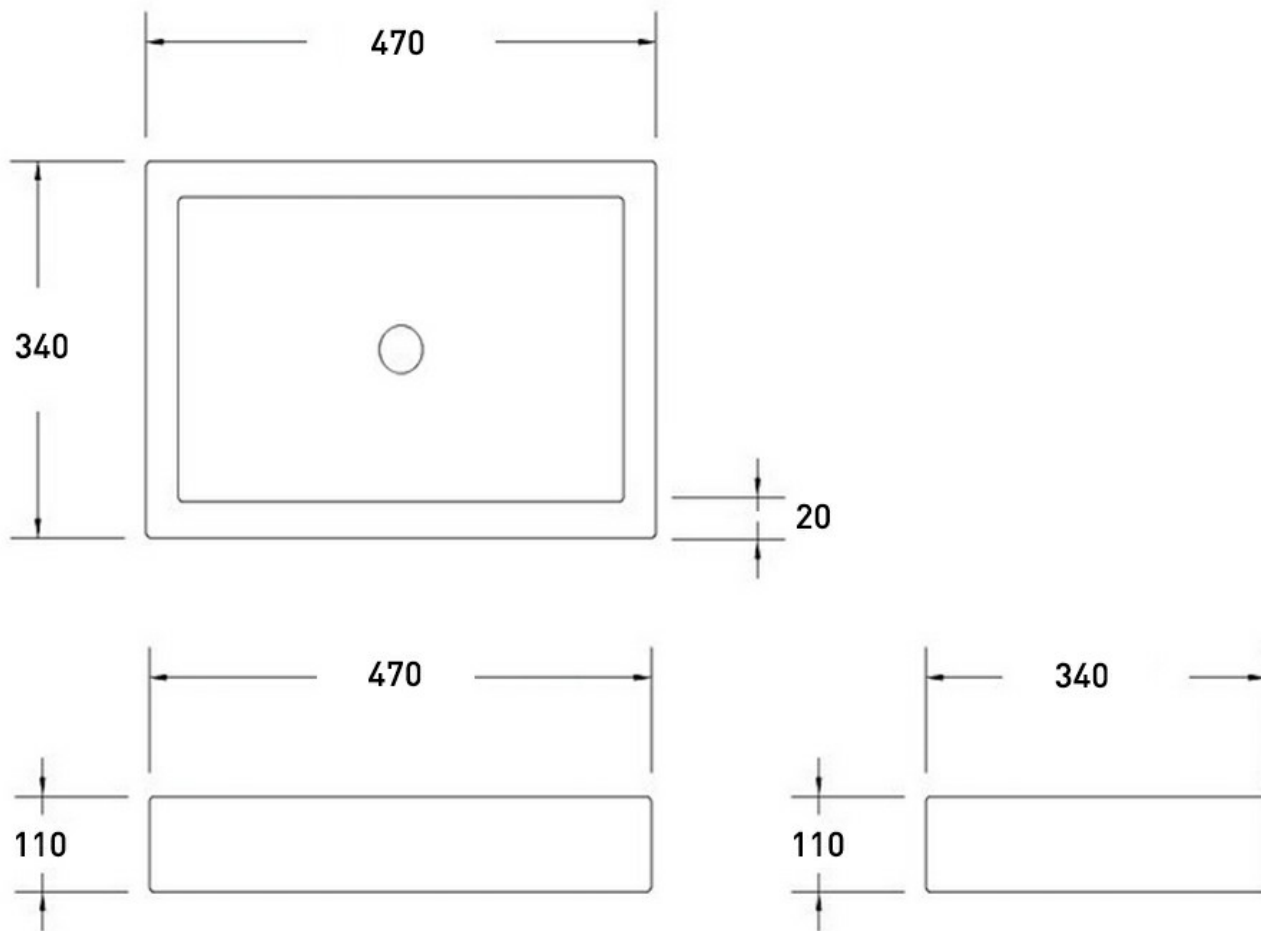

BARE CONCRETE SQUARE VESSEL BASIN 470 X 340 X 110 NTH -
ORANGE

ELEMENTI

B470OR
\$1155

Residential/Light
Commercial Use

Suitable for Residential/Light Commercial Use (Kitchens,
Bathrooms and Laundries in Hotels, Motels and
Retirement Villages).

Made in New
Zealand

Designed & Engineered in New
Zealand

BARE Concrete Basins combine warm pastel colours with the natural harsh elements of concrete to create a focal point in any bathroom. Each piece is handcrafted and distinctively designed to embrace the natural properties of concrete. The soft oval basin shape brings a gentle ambience to the environment whilst showcasing the raw properties of the material.