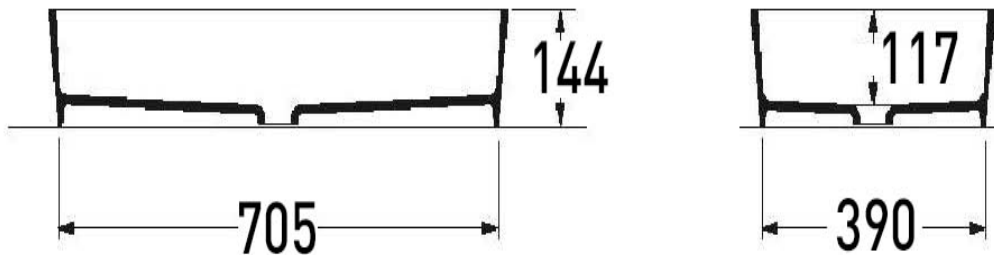

BARE CONCRETE OVAL VESSEL BASIN 800 X 425 X 144 NTH - GREEN

B800DG

\$1235

ELEMENTI

Residential/Light Commercial Use

Suitable for Residential/Light Commercial Use (Kitchens, Bathrooms and Laundries in Hotels, Motels and Retirement Villages).