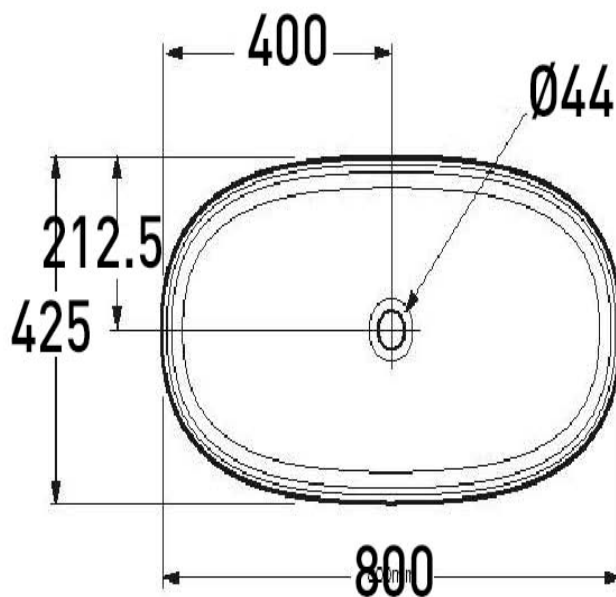

BARE CONCRETE OVAL VESSEL BASIN 800 X 425 X 144 NTH - GREEN

B800DG

\$1235

ELEMENTI

Residential/Light Commercial Use

Suitable for Residential/Light Commercial Use (Kitchens, Bathrooms and Laundries in Hotels, Motels and Retirement Villages).