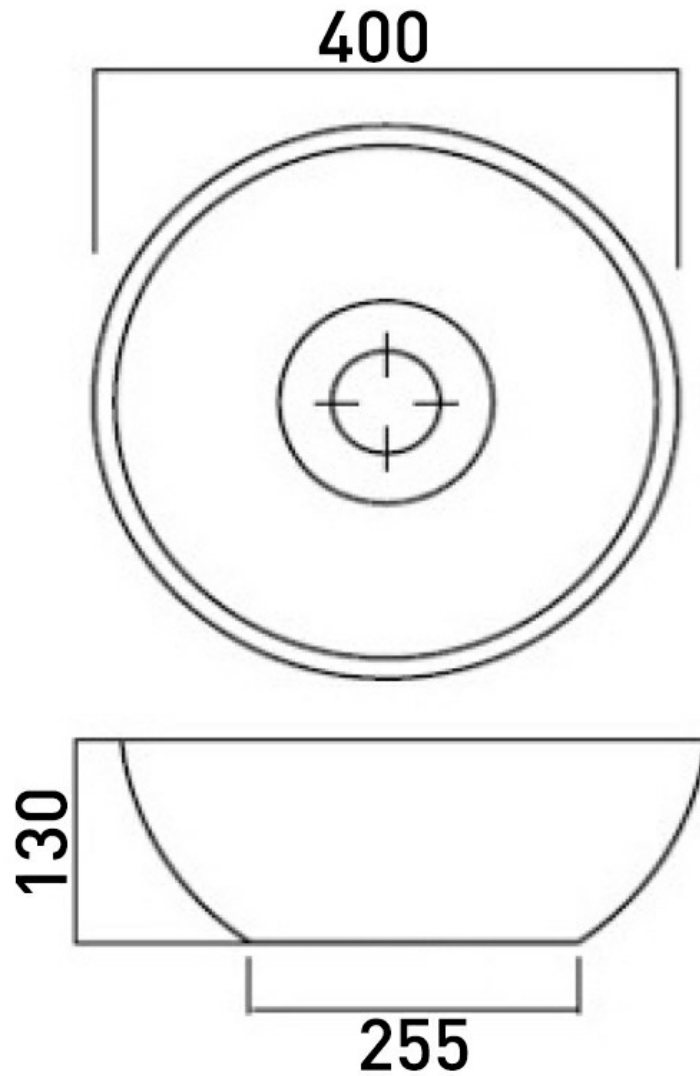

BARE CONCRETE ROUND VESSEL BASIN 400 X 400 X 130 NTH -
ORANGE

ELEMENTi

B400OR

\$1155

Residential/Light
Commercial Use

Suitable for Residential/Light Commercial Use (Kitchens, Bathrooms and Laundries in Hotels, Motels and Retirement Villages).