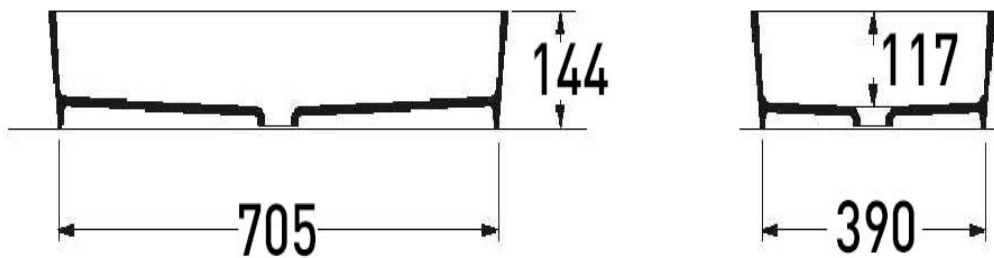

BARE CONCRETE OVAL VESSEL BASIN 800 X 425 X 144 NTH - GREY

B800GR

\$1235

ELEMENTI

Residential/Light Commercial Use

Suitable for Residential/Light Commercial Use (Kitchens, Bathrooms and Laundries in Hotels, Motels and Retirement Villages).