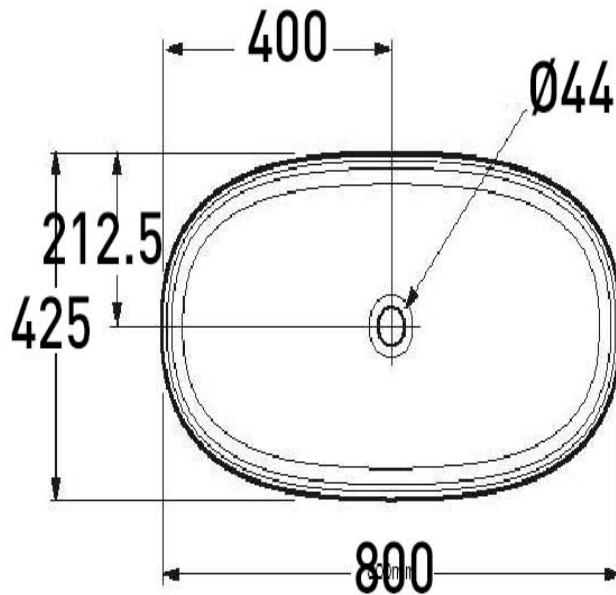

BARE CONCRETE OVAL VESSEL BASIN 800 X 425 X 144 NTH - GREY

B800GR

\$1235

ELEMENTI

Residential/Light Commercial Use

Suitable for Residential/Light Commercial Use (Kitchens, Bathrooms and Laundries in Hotels, Motels and Retirement Villages).