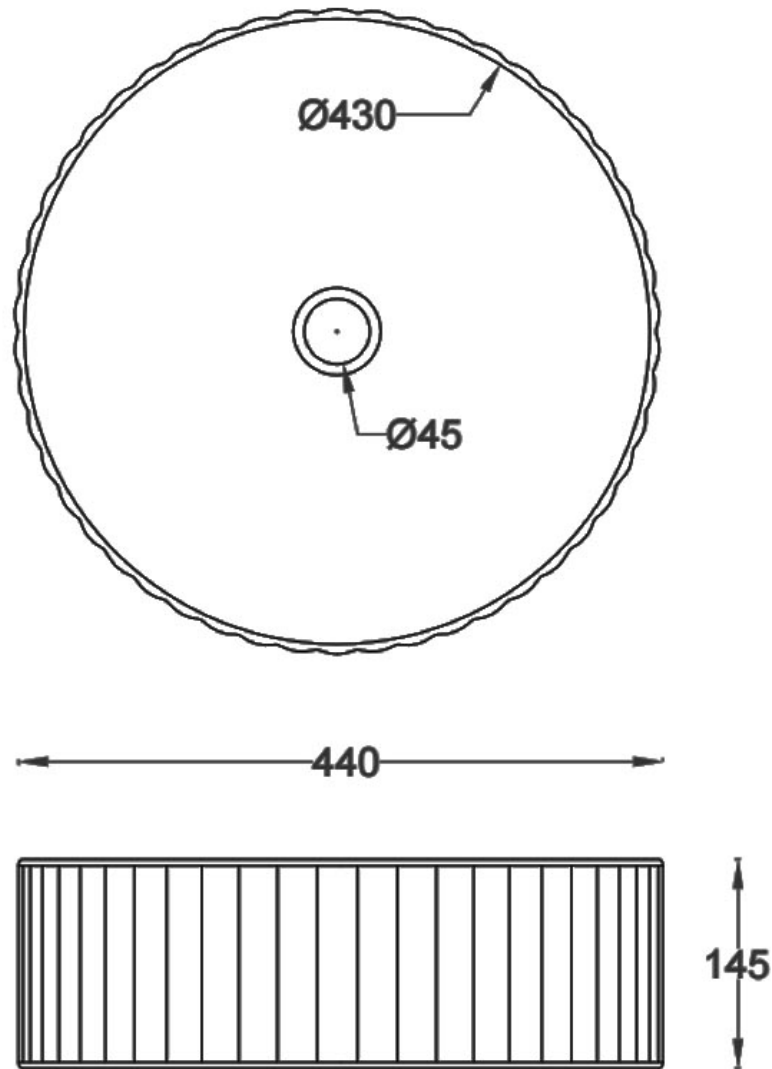

BARE CONCRETE PATTERN VESSEL BASIN 440 X 440 X 145 NTH - PINK

ELEMENTI

B440PK
\$1235

Residential/Light Commercial Use

Suitable for Residential/Light Commercial Use (Kitchens, Bathrooms and Laundries in Hotels, Motels and Retirement Villages).

Made in New
Zealand

Designed & Engineered in New
Zealand

BARE Concrete Basins combine warm pastel colours with the natural harsh elements of concrete to create a focal point in any bathroom. Each piece is handcrafted and distinctively designed to embrace the natural properties of concrete. The soft oval basin shape brings a gentle ambience to the environment whilst showcasing the raw properties of the material.