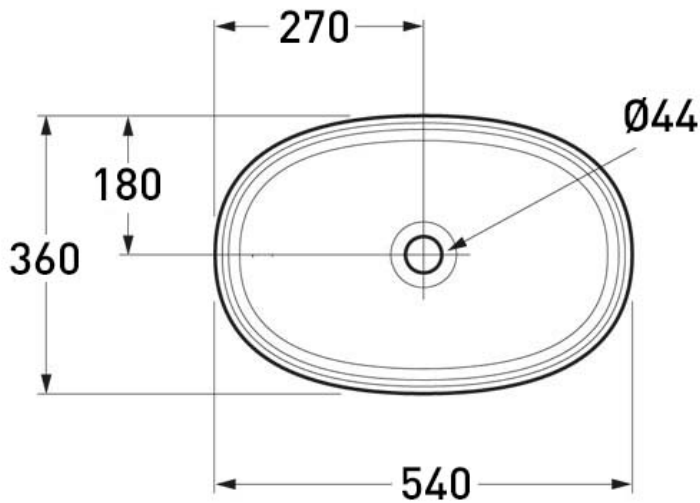

BARE CONCRETE OVAL VESSEL BASIN 540 X 360 X 125 NTH -  
ORANGE

ELEMENTI

B540OR  
\$1099

Residential/Light  
Commercial Use

Suitable for Residential/Light Commercial Use (Kitchens,  
Bathrooms and Laundries in Hotels, Motels and  
Retirement Villages).