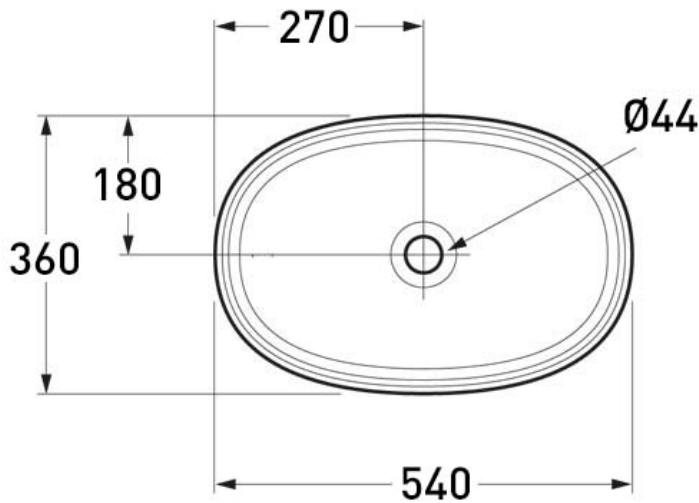

BARE CONCRETE OVAL VESSEL BASIN 540 X 360 X 125 NTH - GREEN

ELEMENTI

B540DG
\$1099

Residential/Light Commercial Use

Suitable for Residential/Light Commercial Use (Kitchens, Bathrooms and Laundries in Hotels, Motels and Retirement Villages).