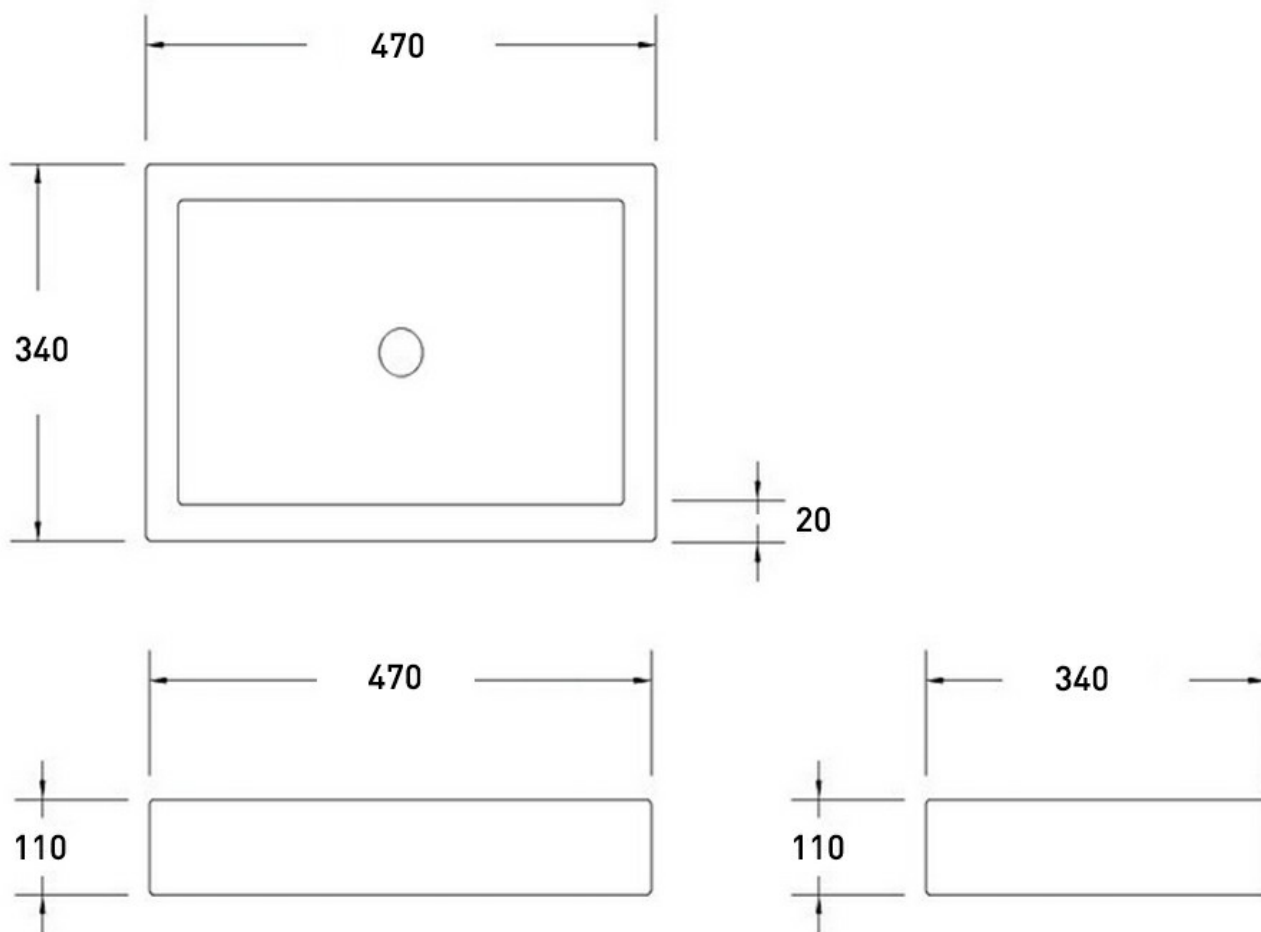

BARE CONCRETE SQUARE VESSEL BASIN 470 X 340 X 110 NTH - GRAPHITE

ELEMENTI

B470GP

\$1155

Residential/Light Commercial Use

Suitable for Residential/Light Commercial Use (Kitchens, Bathrooms and Laundries in Hotels, Motels and Retirement Villages).

Made in New
Zealand

Designed & Engineered in New
Zealand

BARE Concrete Basins combine warm pastel colours with the natural harsh elements of concrete to create a focal point in any bathroom. Each piece is handcrafted and distinctively designed to embrace the natural properties of concrete. The soft oval basin shape brings a gentle ambience to the environment whilst showcasing the raw properties of the material.