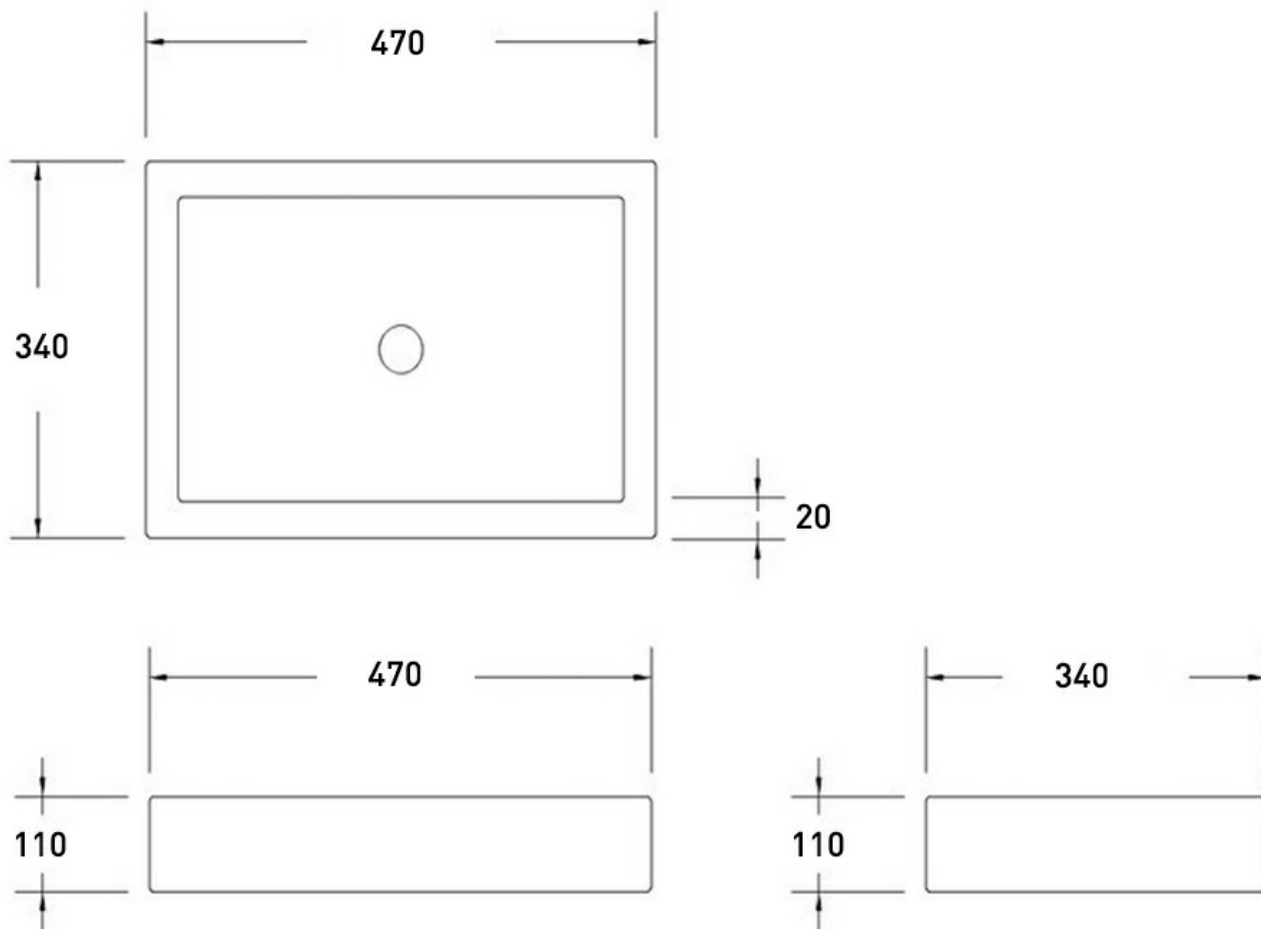

BARE CONCRETE SQUARE VESSEL BASIN 470 X 340 X 110 NTH -
WHITE

ELEMENTI

B470WH
\$1155

Residential/Light
Commercial Use

Suitable for Residential/Light Commercial Use (Kitchens,
Bathrooms and Laundries in Hotels, Motels and
Retirement Villages).

Made in New
Zealand

Designed & Engineered in New
Zealand

BARE Concrete Basins combine warm pastel colours with the natural harsh elements of concrete to create a focal point in any bathroom. Each piece is handcrafted and distinctively designed to embrace the natural properties of concrete. The soft oval basin shape brings a gentle ambience to the environment whilst showcasing the raw properties of the material.