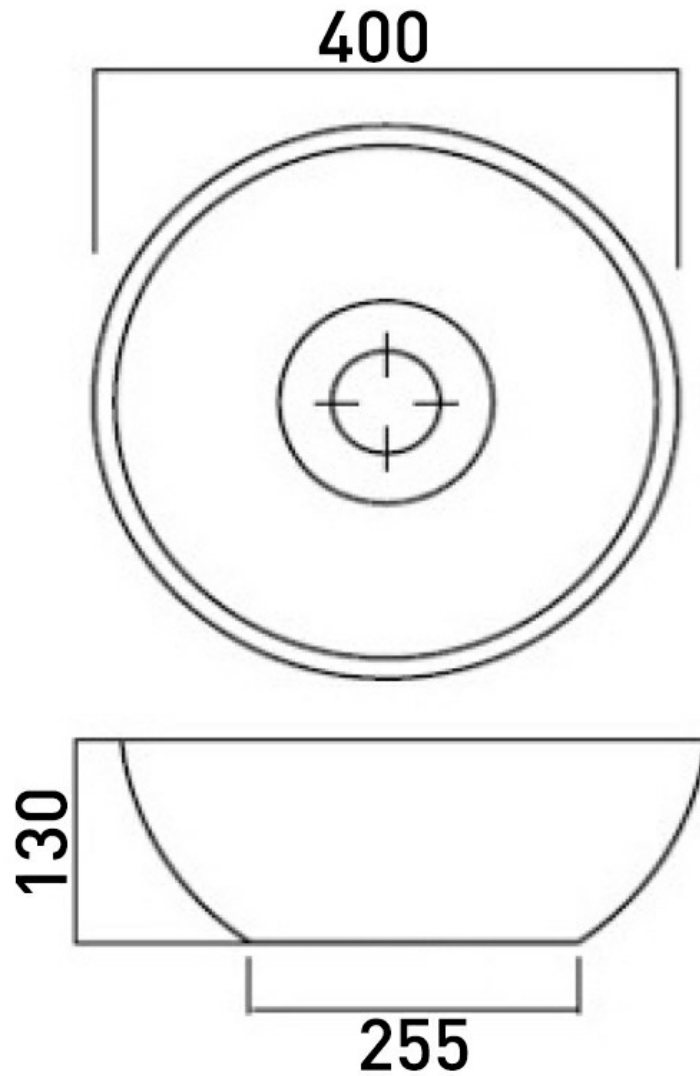

BARE CONCRETE ROUND VESSEL BASIN 400 X 400 X 130 NTH -  
GRAPHITE

ELEMENTi

B400GP

\$1155

Residential/Light  
Commercial Use

Suitable for Residential/Light Commercial Use (Kitchens, Bathrooms and Laundries in Hotels, Motels and Retirement Villages).