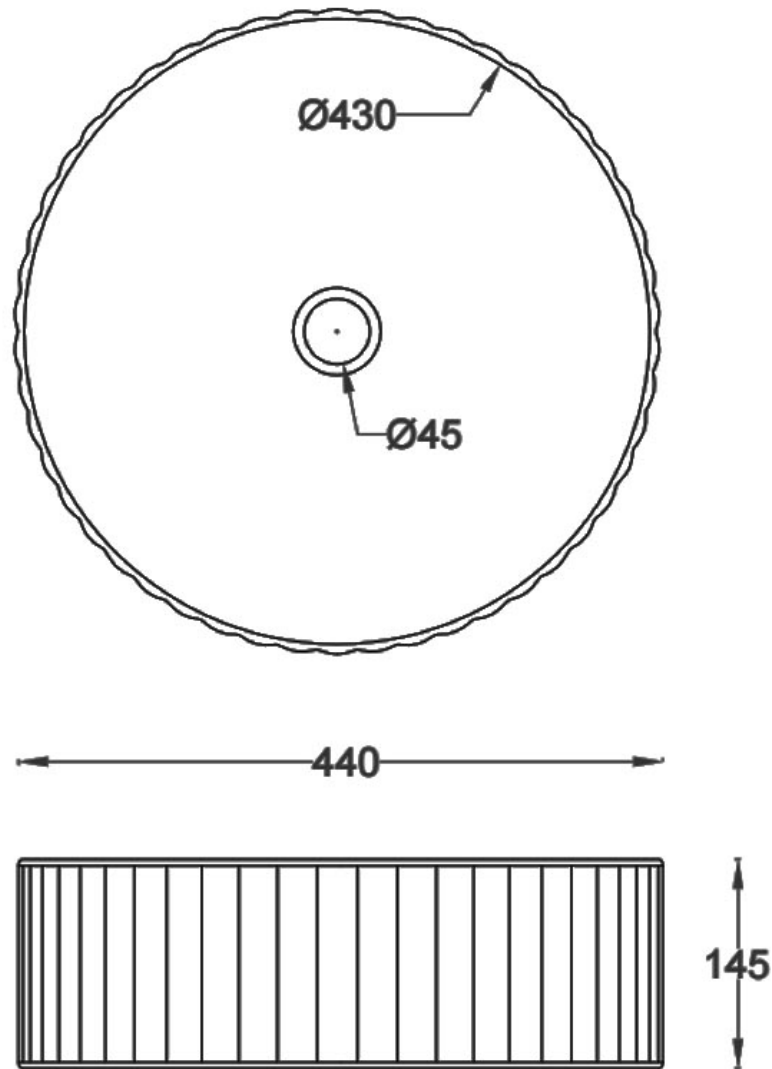

BARE CONCRETE PATTERN VESSEL BASIN 440 X 440 X 145 NTH - GREEN

ELEMENTI

B440DG

\$1235

Residential/Light Commercial Use

Suitable for Residential/Light Commercial Use (Kitchens, Bathrooms and Laundries in Hotels, Motels and Retirement Villages).

Made in New
Zealand

Designed & Engineered in New
Zealand

BARE Concrete Basins combine warm pastel colours with the natural harsh elements of concrete to create a focal point in any bathroom. Each piece is handcrafted and distinctively designed to embrace the natural properties of concrete. The soft oval basin shape brings a gentle ambience to the environment whilst showcasing the raw properties of the material.