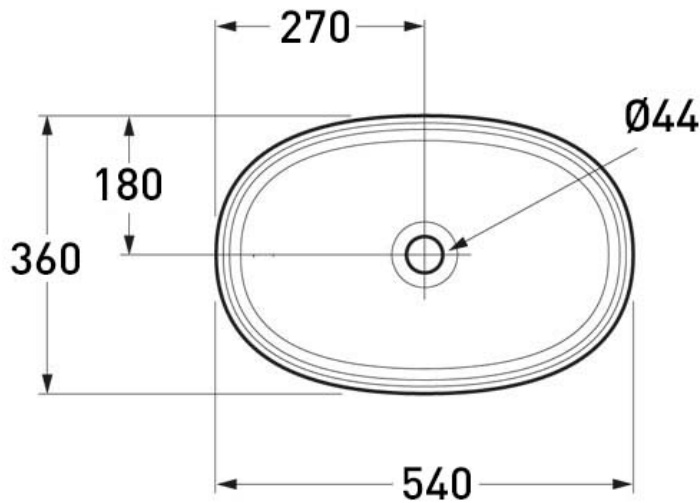

BARE CONCRETE OVAL VESSEL BASIN 540 X 360 X 125 NTH -
LIGHT GREEN

ELEMENTI

B540LG

\$1099

Residential/Light
Commercial Use

Suitable for Residential/Light Commercial Use (Kitchens,
Bathrooms and Laundries in Hotels, Motels and
Retirement Villages).