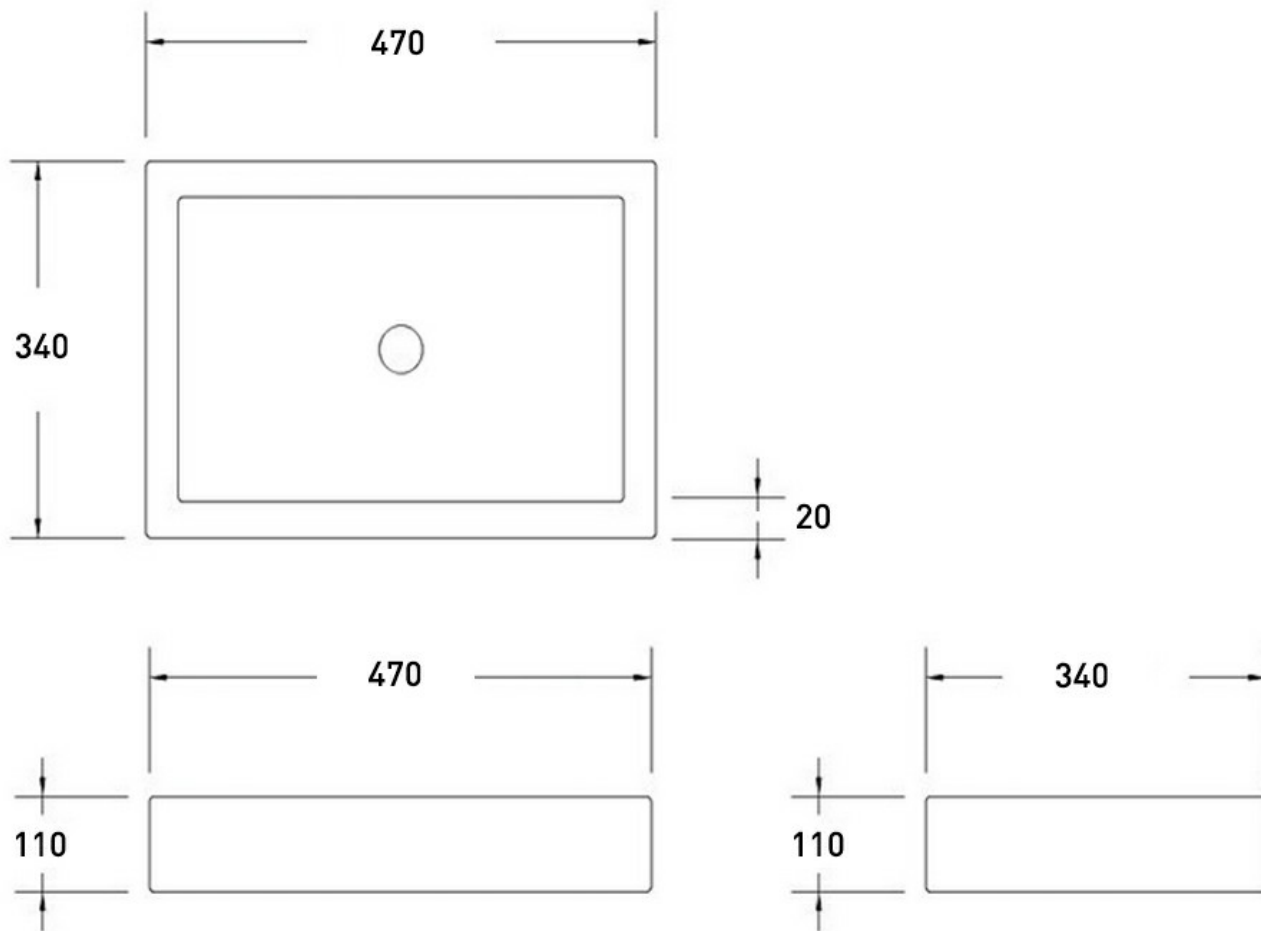

BARE CONCRETE SQUARE VESSEL BASIN 470 X 340 X 110 NTH -
GREY STEEL

ELEMENTI

B470GS

\$1155

Residential/Light
Commercial Use

Suitable for Residential/Light Commercial Use (Kitchens,
Bathrooms and Laundries in Hotels, Motels and
Retirement Villages).

Made in New
Zealand

Designed & Engineered in New
Zealand

BARE Concrete Basins combine warm pastel colours with the natural harsh elements of concrete to create a focal point in any bathroom. Each piece is handcrafted and distinctively designed to embrace the natural properties of concrete. The soft oval basin shape brings a gentle ambience to the environment whilst showcasing the raw properties of the material.