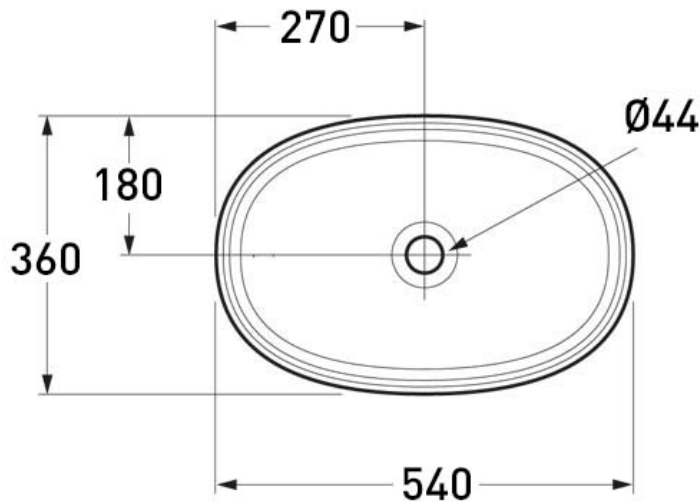

BARE CONCRETE OVAL VESSEL BASIN 540 X 360 X 125 NTH - PINK

B540PK  
\$1099

ELEMENTi

Residential/Light Commercial Use

Suitable for Residential/Light Commercial Use (Kitchens, Bathrooms and Laundries in Hotels, Motels and Retirement Villages).