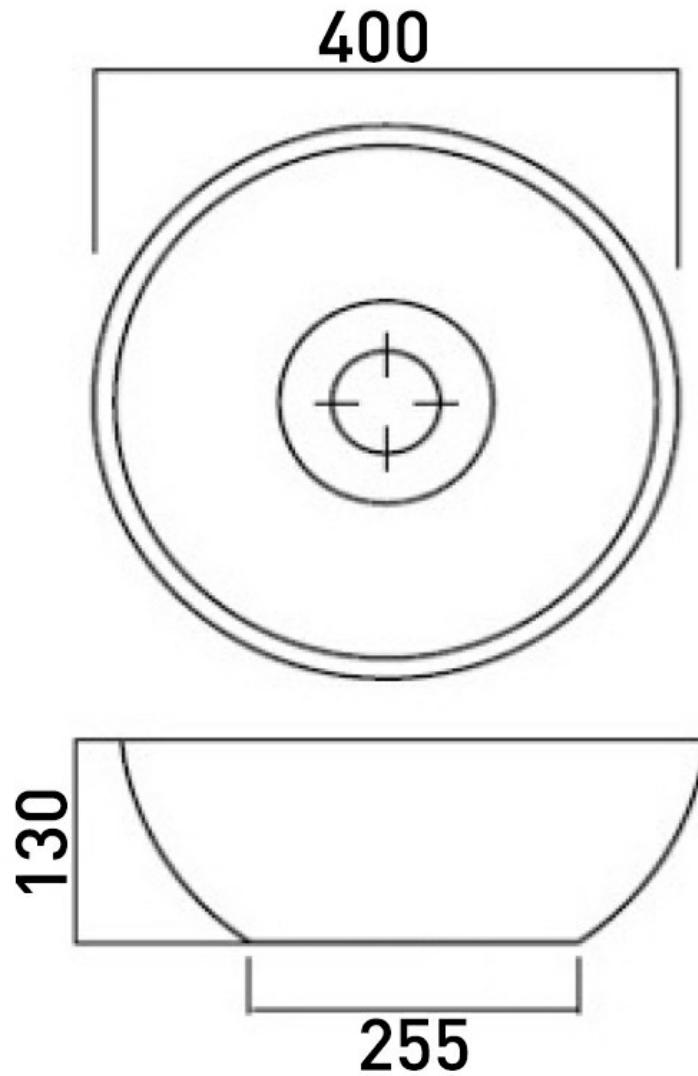

BARE CONCRETE ROUND VESSEL BASIN 400 X 400 X 130 NTH -
GREY STEEL

ELEMENTi

B400GS

\$1155

Residential/Light
Commercial Use

Suitable for Residential/Light Commercial Use (Kitchens,
Bathrooms and Laundries in Hotels, Motels and
Retirement Villages).